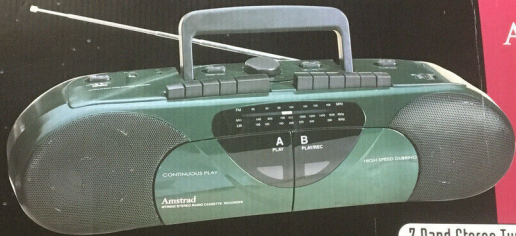

STEREO MONO

MIC TAPE RADIO

MW LW FM

MTR650 STEREO RADIO CASSETTE RECORDER

MIN VOLUME MAX

PAUSE STOP/EJECT FWD REW PLAY REC

TUNING

CAUTION
Do not touch the
internal components
when the unit is powered on.

ATTENTION
NE PAS TOUCHER LES COMPOSANTS INTERNES
LORSQUE L'APPAREIL EST ALLUMÉ.

Amstrad
CAUTION
Do not touch the
internal components
when the unit is powered on.

AMSTRAD
14.000.000000
14.000.000000

Portable Hi-Fi