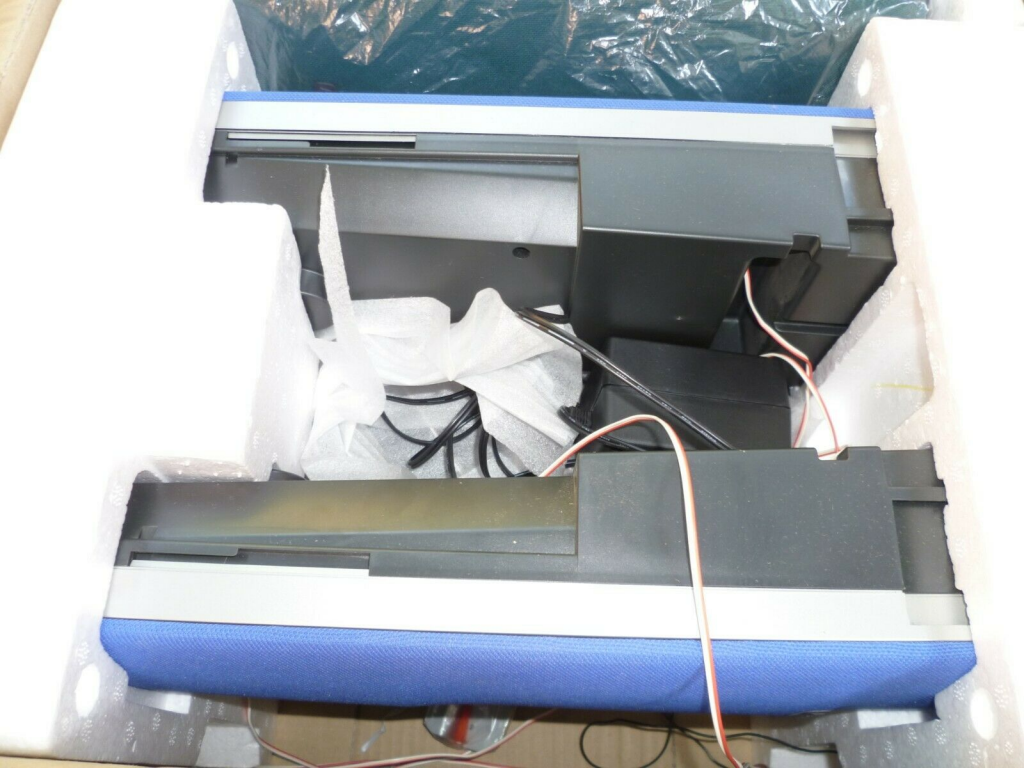

Coloured Speaker Grills

Slimline Design

Wall Mountable

Remote Control

MC2800

VERTICAL LOADING CD MICRO HI-FI SYSTEM

MICRO HI-FI SYSTEM
CD LOADING

Amstrad
MICRO HI-FI SYSTEM
CD LOADING