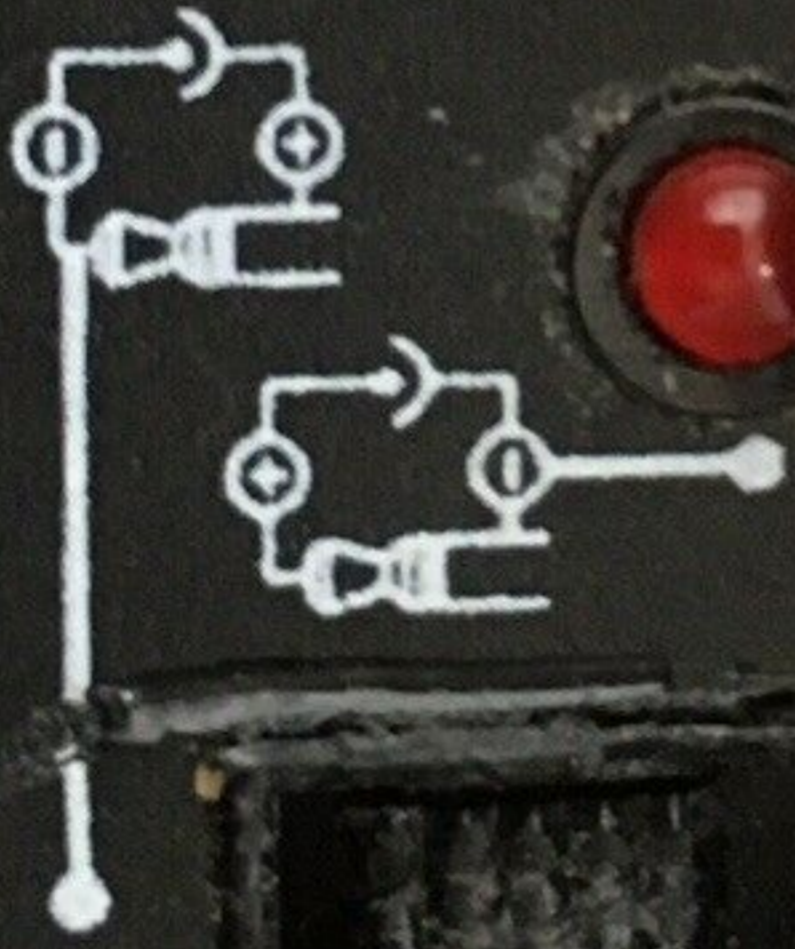

POLARITY SW.