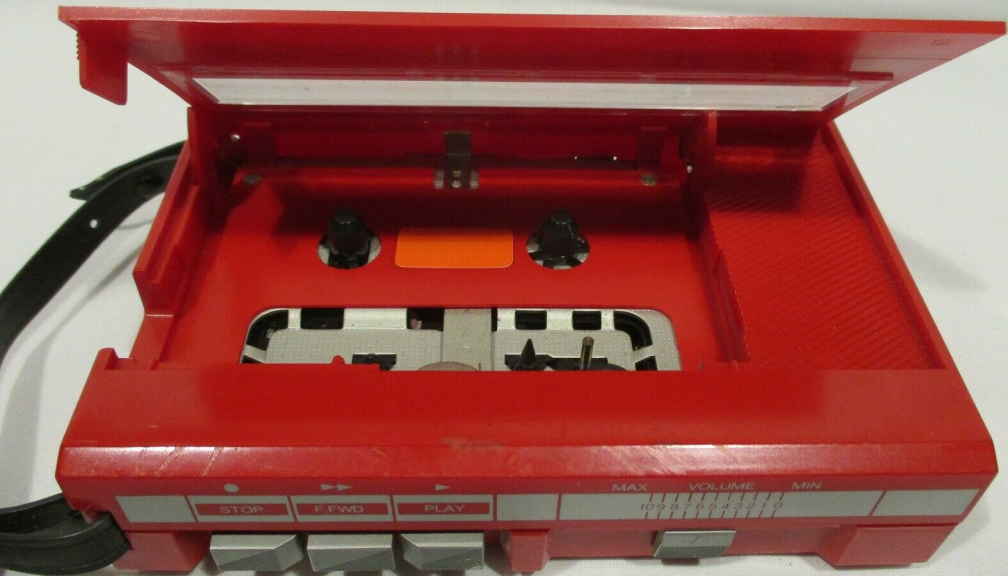

AMSTRAD MODEL PS-1

STEREO MINI HI-FI CASSETTE PLAYER

STOP

F.FWD

PLAY

MAX

VOLUME

MIN

109576413210

STOP

F.FWD

PLAY

MAX VOLUME MIN

109876543210

POWER SOURCE  
DC 6V AAA4  
Made in Japan

**AMSTRAD**

MODEL PS-1