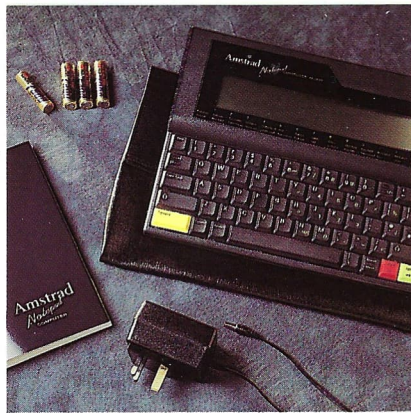

Amstrad

NC100

Notepad

COMPUTER

FEATURES & BENEFITS

- Full function Word Processor with 48,000 word spell-checker
- Compatible with almost any printer
- Calendar/Diary Scheduler with reminder function
- Address & Telephone Book
- World Time Clock with multiple alarms
- Calculator
- BBC Basic programming language
- Password function
- File Transfer capability to/from PC's

- CONTENTS
- NOTEPAD COMPUTER NC100
- AC ADAPTOR
- CARRY POUCH
- BATTERIES
- MANUAL

YOU'LL GET YOUR MONEY BACK IF YOU CANNOT USE THE NOTEPAD WITHIN 5 MINUTES

User friendly

S P E C I F I C A T I O N S

- WORD PROCESSING
- 48,000 word spell checker
- Find & replace facility
- On screen bold/italic/underline
- Will output directly to most printers