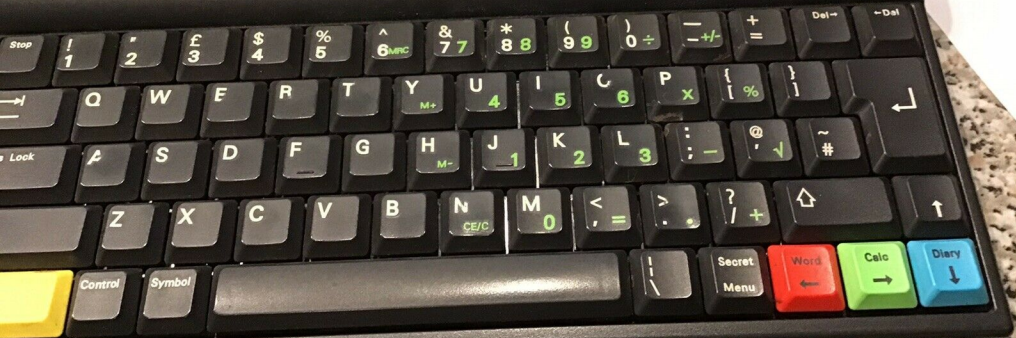

Amstrad *Notepad* COMPUTER NC100

100%
friendly

Function Control	1	2	3	4	5	6	7	8	9	0	-	=	Del	--Del
Spell text	Documents	Configure	Codes on/off	Find	Replace	Layout	Status	Mark block	Copy block	Move block	World count		Delete block	Delete text
Spell word	Insert line	Delete line	Insert on/off	Find previous	Find next	Bold	Underline	Page back	Page forward	Home	Centre		Delete and	Delete start