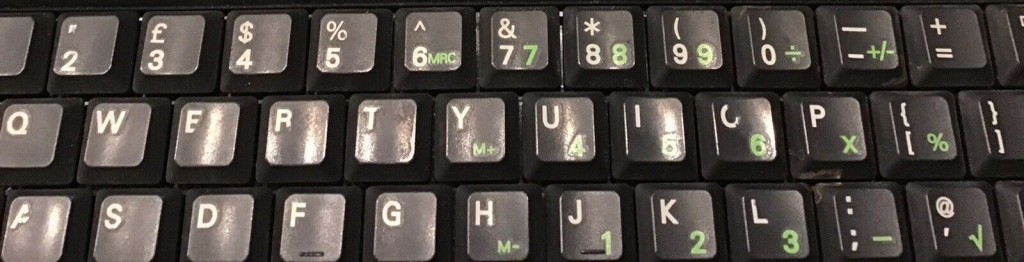

Amstrad *Notepad* COMPUTER NC100

User friendly

1	2	3	4	5	6	7	8	9	0	-	=	Del→	←Del	
Spell text	Documents	Configure	Codes on/off	Find	Replace	Layout	Status	Mark block	Copy block	Move block	Word count	Delete block	Delete	
of	Spell word	Insert line	Delete line	Insert on/off	Find previous	Find next	Bold	Underline	Page back	Page forward	Italic	Centre	Delete end	Delete