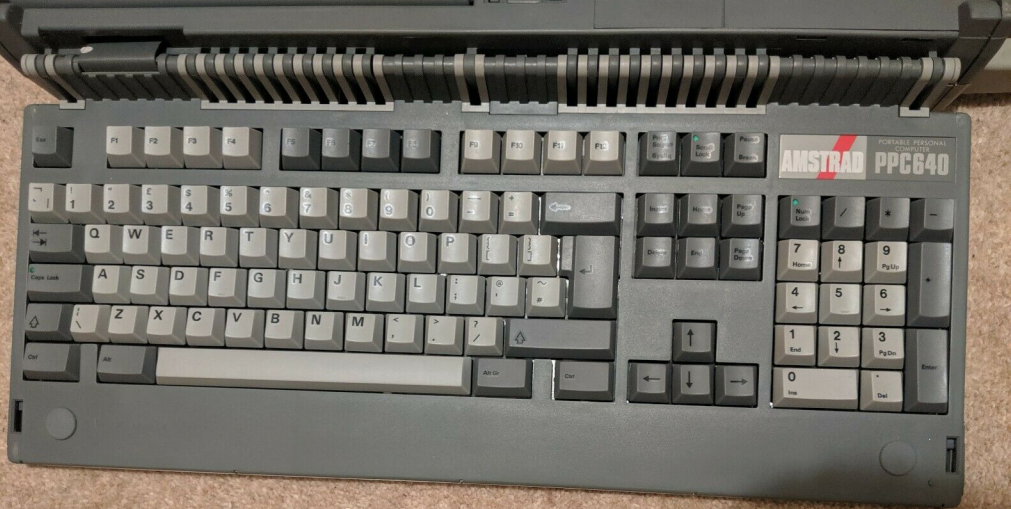

AMSTRAD
PORTABLE PERSONAL
COMPUTER
PPC640