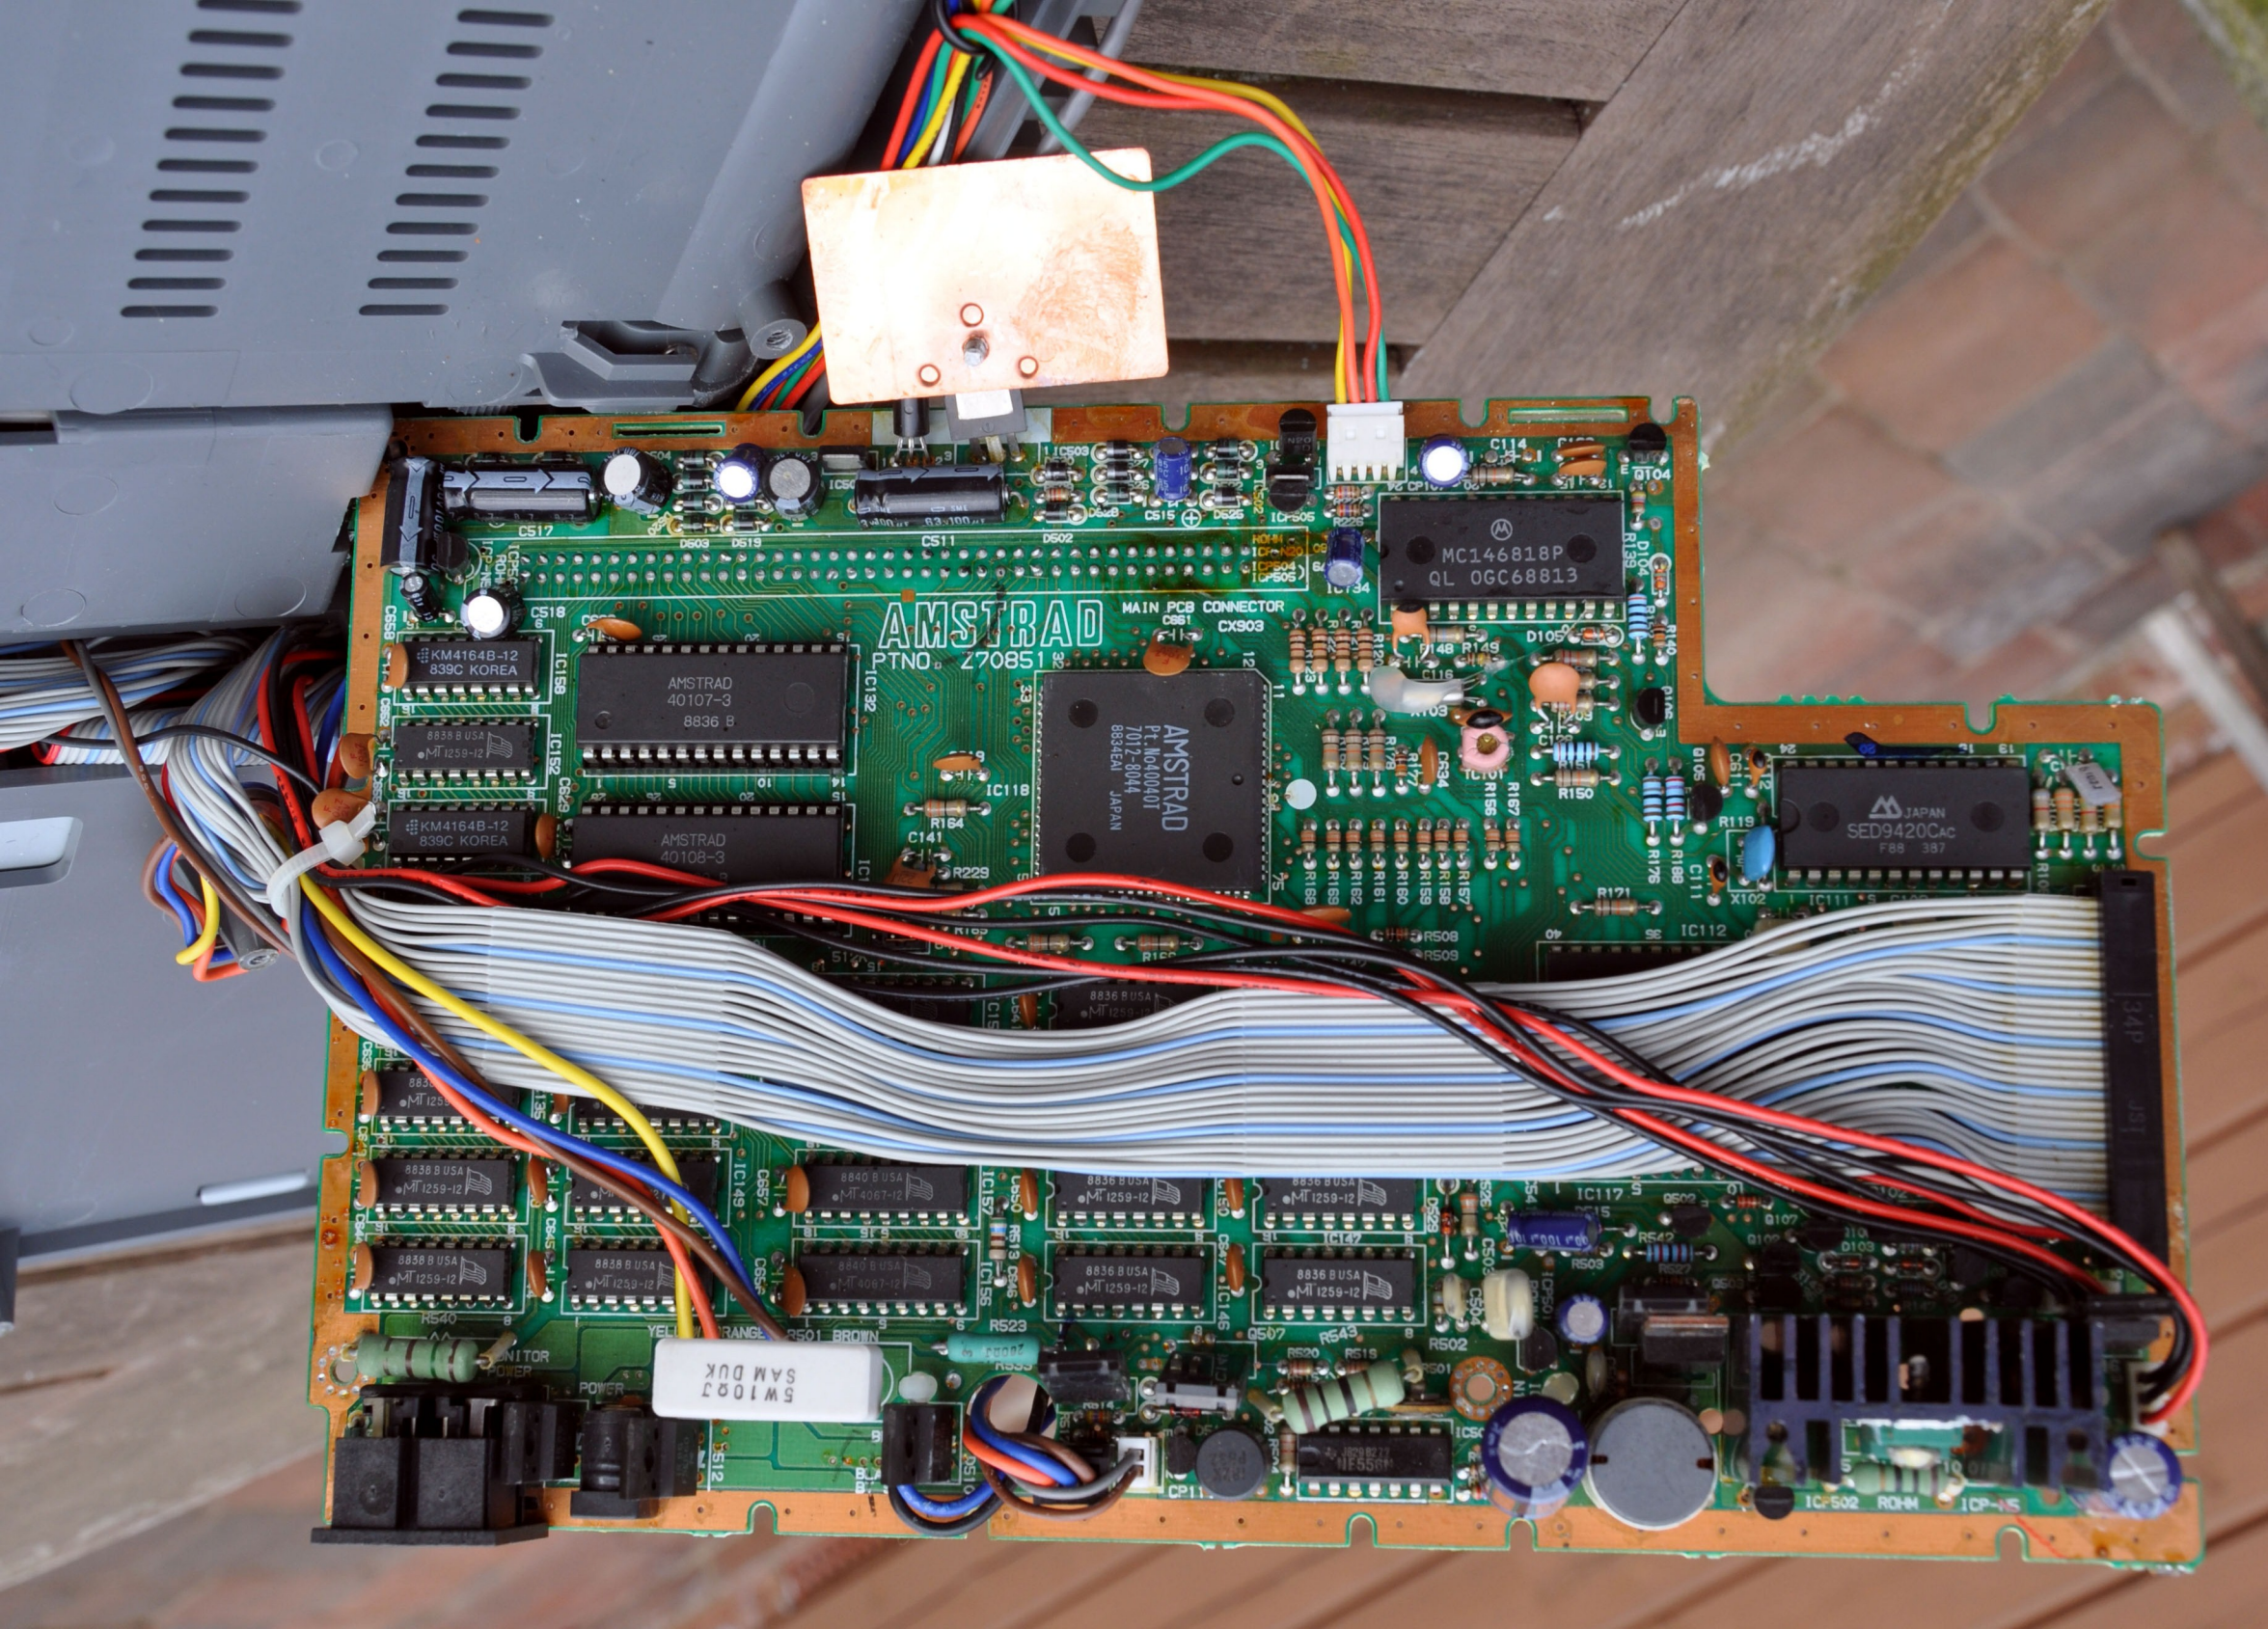

AMSTRAD

PTNO 27085

AMSTRAD
40107-3
8836 B

AMSTRAD
40108-3

AMSTRAD
Pt. No. 000401
7012-8004
8836B JAPAN

MC146818P
QL OGC68813

JAPAN
SED9420Cac
F88 387

SAM DUK
SW1007

KM4164B-12
839C KOREA

KM4164B-12
839C KOREA

8836 B USA
MT 1259-12

8836 B USA
MT 1259-12

8840 B USA
MT 4067-12

8840 B USA
MT 4067-12

8836 B USA
MT 1259-12

8836 B USA
MT 1259-12

8836 B USA
MT 1259-12

8836 B USA
MT 1259-12

IC-502 ROM IC-415