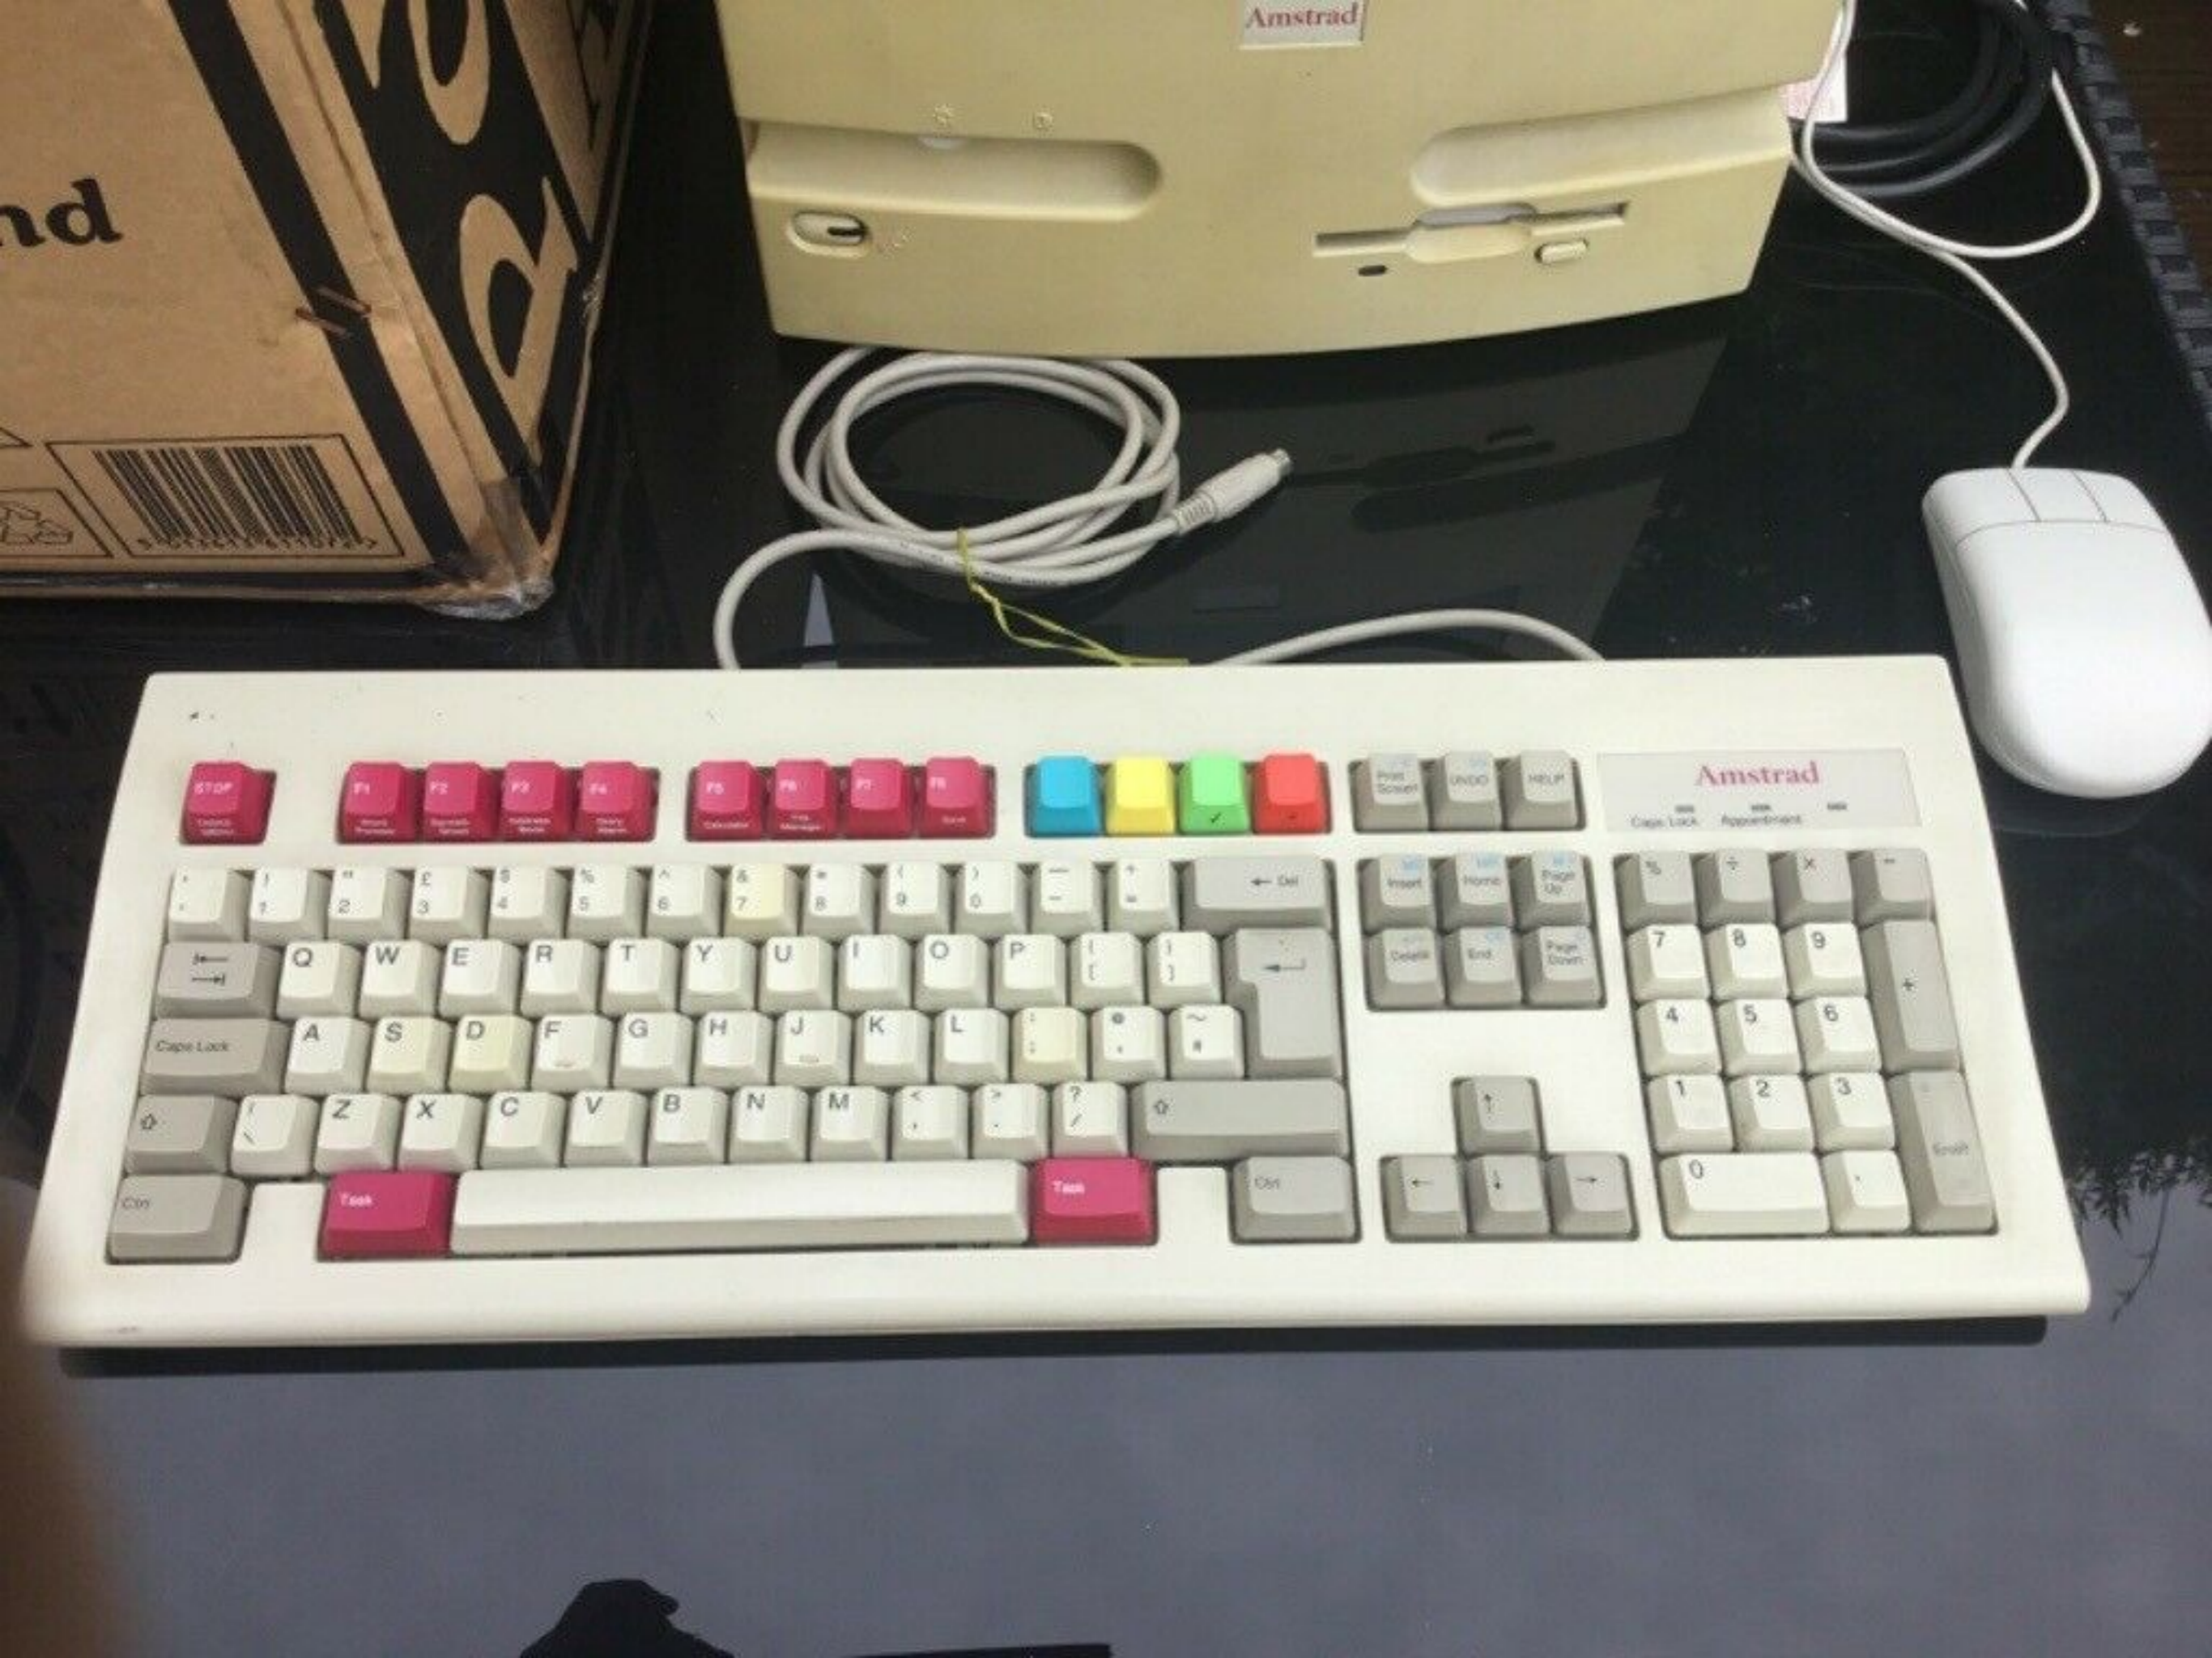

Amstrad

nd

Amstrad

Case Lock Appointment

STOP

F1 F2 F3 F4

F5 F6 F7 F8

Cyan Yellow Green Red

Print Screen UNDO HELP

Q W E R T Y U I O P [ ] \ / ~ `
A S D F G H J K L ; ' . , < > ? / ~ `
Z X C V B N M , . < > ? / ~ `

Tab

Tab

Ctrl

Ctrl

Left Arrow Down Arrow Right Arrow

7 8 9 4 5 6 1 2 3 0