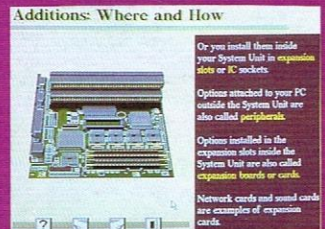

Amstrad MegaPC 386SX

LES JEUX MONTRES CI-DESSUS NE SONT PAS INCLUS DANS LE PACKAGE.

Deux formidables machines en une !

L'Amstrad Mega PC puissant pour le travail, Mega pour les jeux

Now that you understand how to use the mouse we will use it to set the computer's time and date. Now move the arrow on to the "OK" box and press the LEFT mouse button.

Tutorial.

LES LOGICIELS MONTRES CI-DESSUS SONT INCLUS DANS LE PACKAGE.

Compatible

Compatible