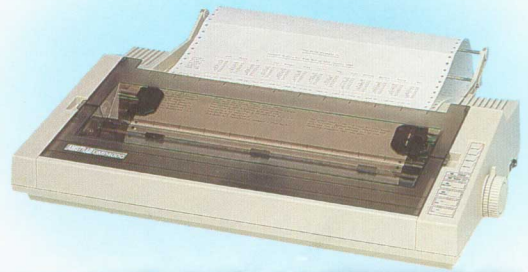

LQ5000di

DMP4000

The flagship of the Amstrad range. With a 24 pin print head to give high quality and resolution for both text and graphic output and a 14" wide carriage, the LQ5000di is ideal for all applications that you may use your Amstrad PC for.

The heavy-duty DMP4000 is the best choice where a high through-put is required; the wide carriage and fast printing makes the DMP4000 ideal for large spreadsheets and listings.

LQ3500di

DMP3250di

Where space is limited but high quality is required, the compact LQ3500di with a 24 pin print head makes the ideal choice, especially for word processing applications.

The personal printer for the personal computer. Its compact size and ingenious design make it the answer for home or office use where space is limited. But no compromises have been made on performance. Perfect for word processing, personal database and home finance use, it can switch between printing a letter and addressing an envelope in seconds.