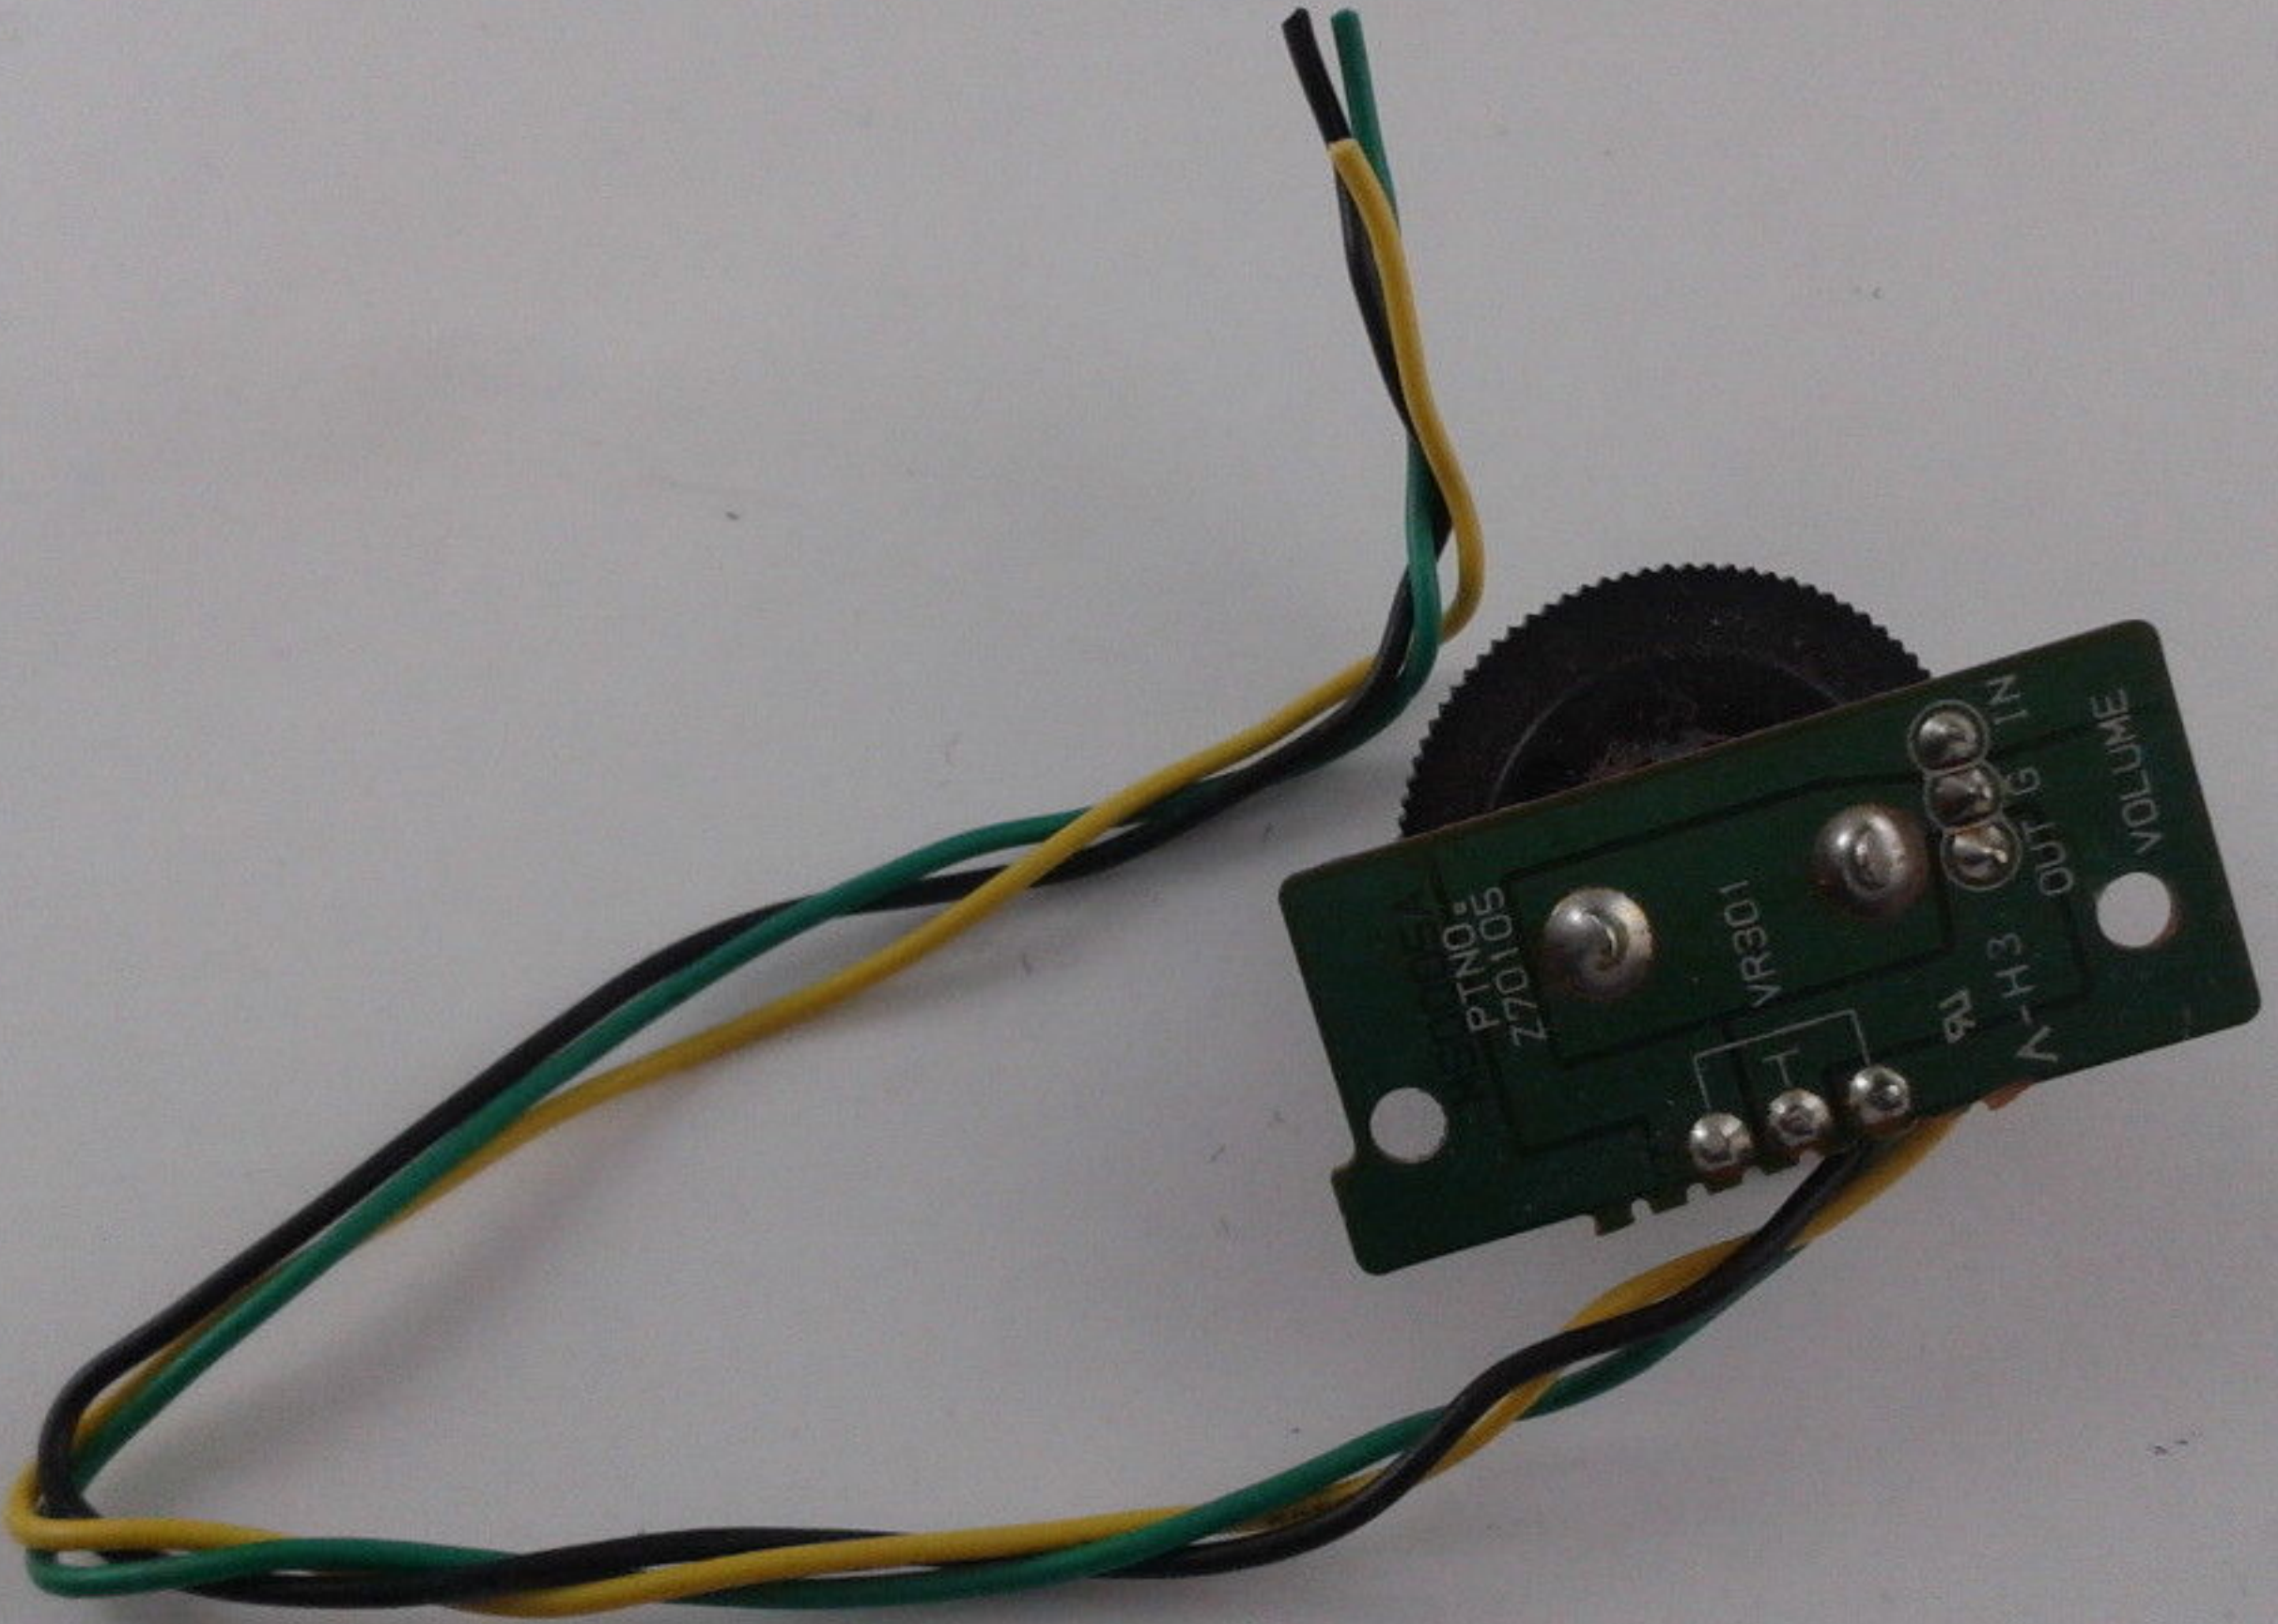

PTNO. Z80332

1988

©

VR301

MSO159A

MSO159A

PTNO:
Z70105

VR301

V-H3
VOLUME

OUT 6 IN