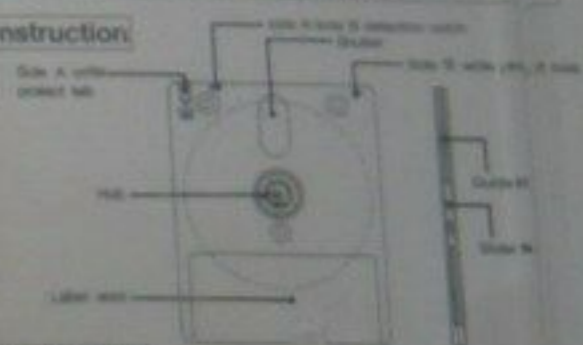

How to Use

- Use this Compact Floppy Disk in a single head disk drive only. After finishing side A, turn it over to use side B.

How to Preserve Recordings

- To make the recording of data impossible, push down the write protect tab.

Please read these instructions carefully to ensure correct use of the Compact Floppy Disk.

Construction

How to Use

- Use this Compact Floppy Disk in a single head disk drive only. After finishing side A, turn it over to use side B.