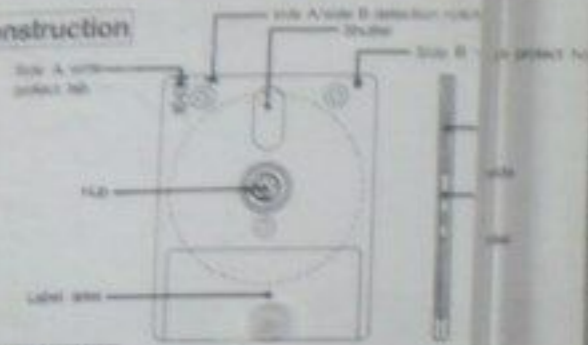

Panasonic

EBF-CF2

■ Double Sided ■ For Single Head Floppy Disk Drives

Compact Floppy Disk

Compact Floppy Disk

3 inch

Certified and Tested
This floppy disk can be used in single head
floppy disk drives bearing the  symbol.

Please read these instructions carefully to ensure correct use of the Compact Floppy Disk.

Construction

How to Use

- Use this Compact Floppy Disk in a single head disk drive only. After finishing side A, turn it over to use side B.