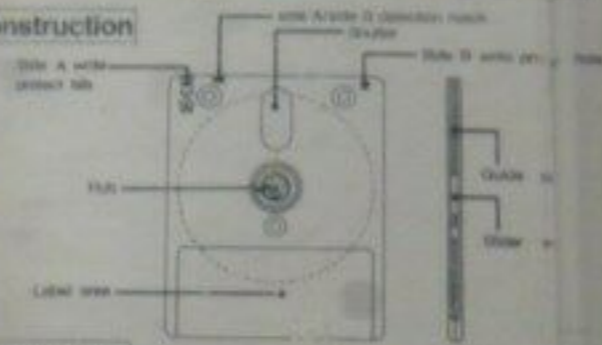

Please read these instructions carefully to ensure correct use of the Compact Floppy Disk.

Construction

How to Use

- Use this Compact Floppy Disk in a single head disk drive only. After finishing side A, turn it over to use side B.

How to Preserve Recordings

- To make the recording of data impossible, push down the write protect tab.

Please read these instructions carefully to ensure correct use of the Compact Floppy Disk.

Construction

How to Use

- Use this Compact Floppy Disk in a single head disk drive only. After finishing side A, turn it over to use side B.

How to Preserve Recordings

- To make the recording of data impossible, push down the write protect tab.