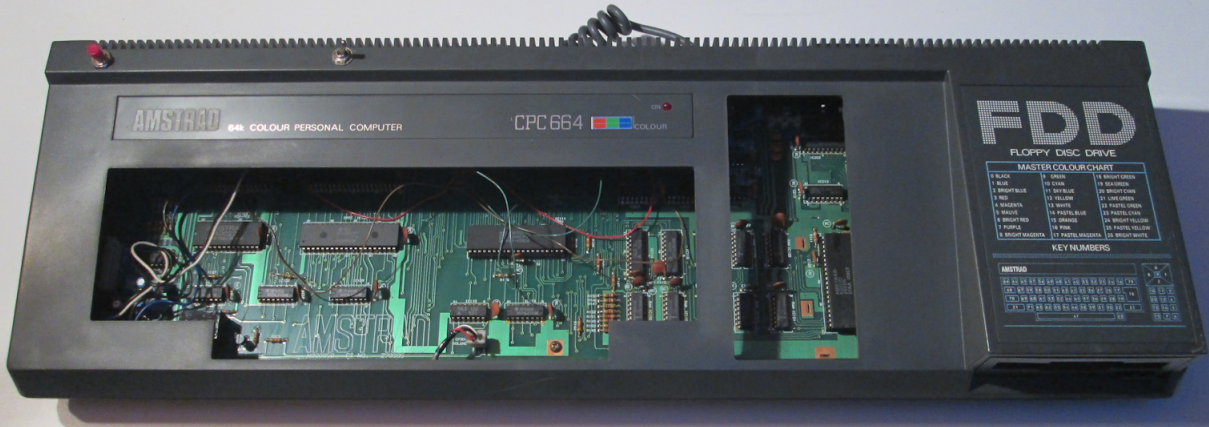

AMSTRAD

64k COLOUR PERSONAL COMPUTER

CPC 664

COLOUR

FDD

FLOPPY DISC DRIVE

MASTER COLOUR CHART

KEY NUMBERS