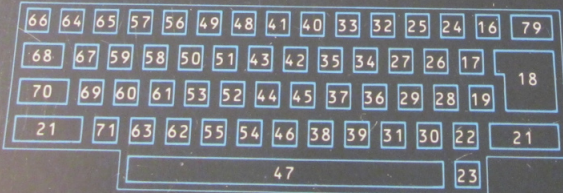

FDD

FLOPPY DISC DRIVE

MASTER COLOUR CHART

0 BLACK	9 GREEN	18 BRIGHT GREEN
1 BLUE	10 CYAN	19 SEA GREEN
2 BRIGHT BLUE	11 SKY BLUE	20 BRIGHT CYAN
3 RED	12 YELLOW	21 LIME GREEN
4 MAGENTA	13 WHITE	22 PASTEL GREEN
5 MAUVE	14 PASTEL BLUE	23 PASTEL CYAN
6 BRIGHT RED	15 ORANGE	24 BRIGHT YELLOW
7 PURPLE	16 PINK	25 PASTEL YELLOW
8 BRIGHT MAGENTA	17 PASTEL MAGENTA	26 BRIGHT WHITE

KEY NUMBERS

AMSTRAD