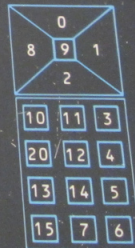

FDD

FLOPPY DISC DRIVE

MASTER COLOUR CHART

0 BLACK	9 GREEN	18 BRIGHT GREEN
1 BLUE	10 CYAN	19 SEA GREEN
2 BRIGHT BLUE	11 SKY BLUE	20 BRIGHT CYAN
3 RED	12 YELLOW	21 LIME GREEN
4 MAGENTA	13 WHITE	22 PASTEL GREEN
5 MAUVE	14 PASTEL BLUE	23 PASTEL CYAN
6 BRIGHT RED	15 ORANGE	24 BRIGHT YELLOW
7 PURPLE	16 PINK	25 PASTEL YELLOW
8 BRIGHT MAGENTA	17 PASTEL MAGENTA	26 BRIGHT WHITE

KEY NUMBERS

AMSTRAD