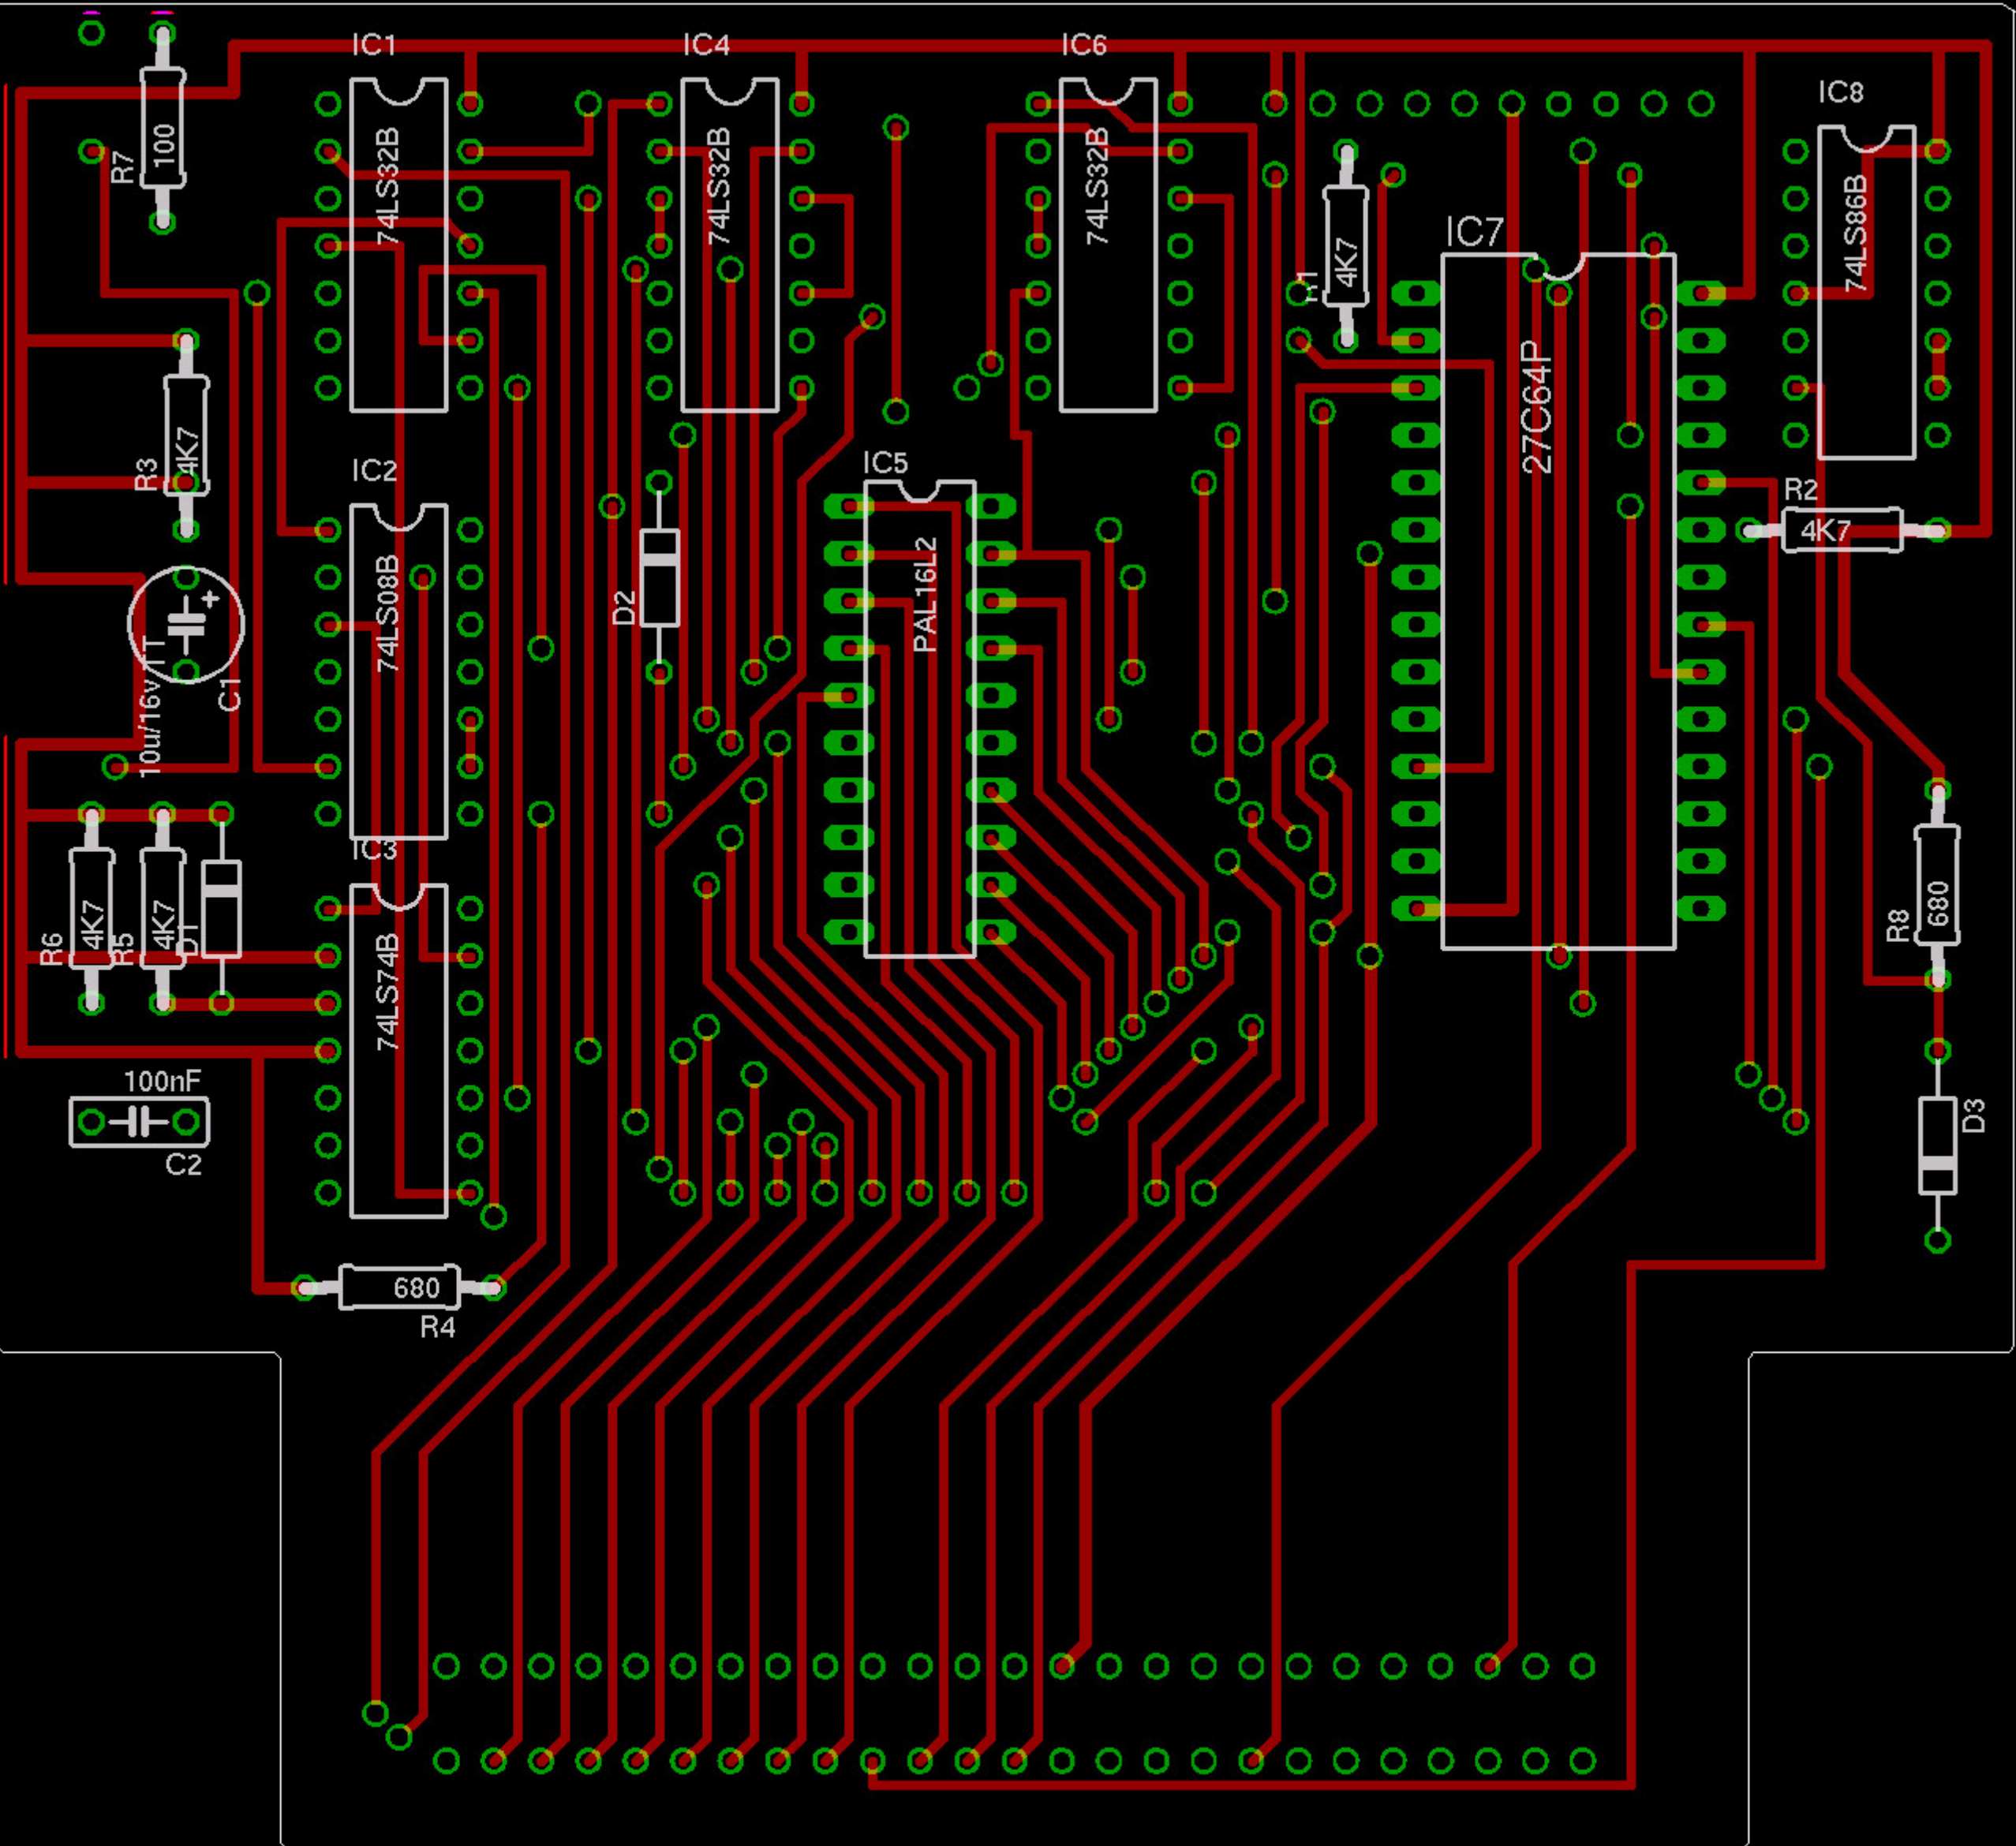

GSS GD74LS32
F 01

GSS GD74LS32
F 01

GSS GD74LS86
F 01

GSS GD74LS08
F 01

LATTICE
GAL16V10-25LP-3
BZ4904

GSS GD74LS74A
E 01

D2764A
U60211379
PGM @ 12.5V
© INTEL '83
WIZARD
P2

100K-100

EMRD
HK 5

IC1

74LS32B

IC2

74LS08B

IC3

74LS74B

R4