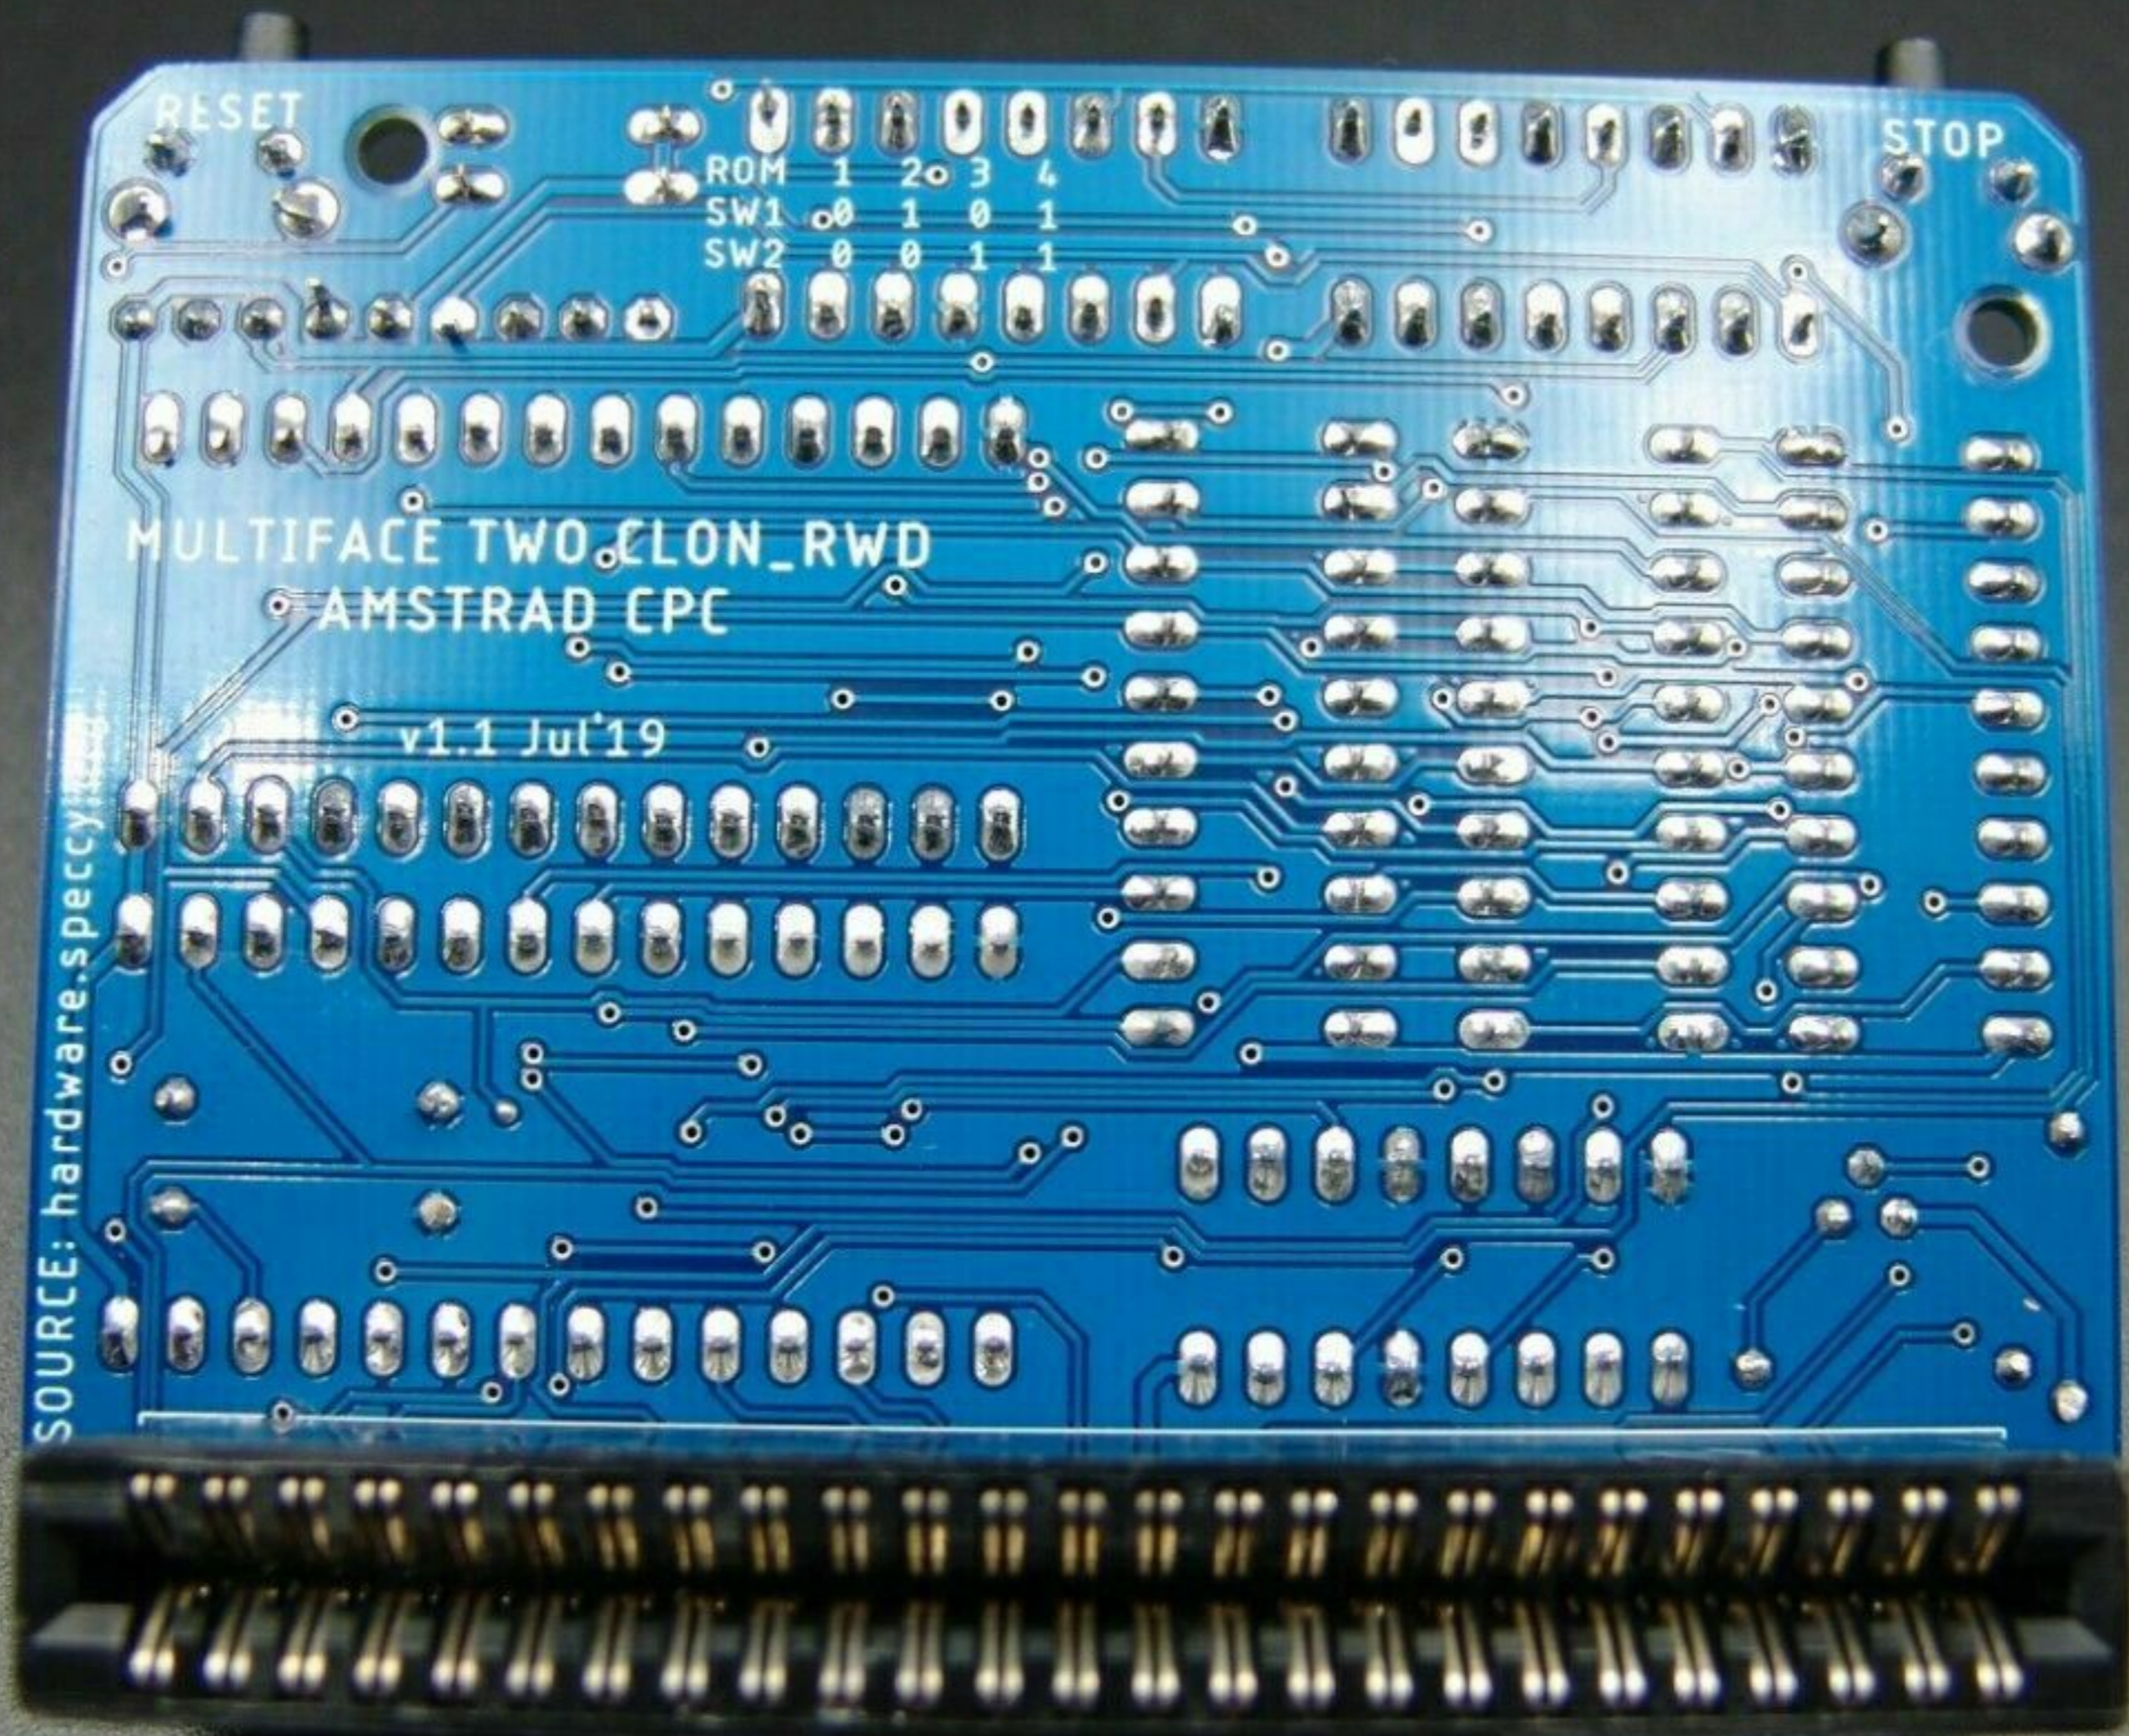

RESET

MULTIFACE II

STOP

ON
1
2

JAPAN 9108
WP90275L6
HM6264ALP-15
03122993

CPC
MULTIFACE II

SINGAPORE

85D7JSKE4
SN74LS670N

85D7JSKE4
SN74LS670N

85D7JSKE4
SN74LS670N

RESET

STOP

ROM 1 2 3 4
SW1 0 1 0 1
SW2 0 0 1 1

MULTIFACE TWO CLON_RWD
AMSTRAD CPC

v1.1 Jul'19

SOURCE: hardware.speccy.com

Multiface II Dual
cpc & cpc plus version

Amstrad 64K Microcomputer (v1)

©1984 Amstrad Consumer Electronics plc
and Locomotive Software Ltd.

BASIC 1.0

Ready

return save tool jump
MULTIFACE 2 © 1988 Romantic Robot UK Ltd

uter »CPC664«

IN FUNCTION

4297134

K297134

RF

SC

ECC

OP