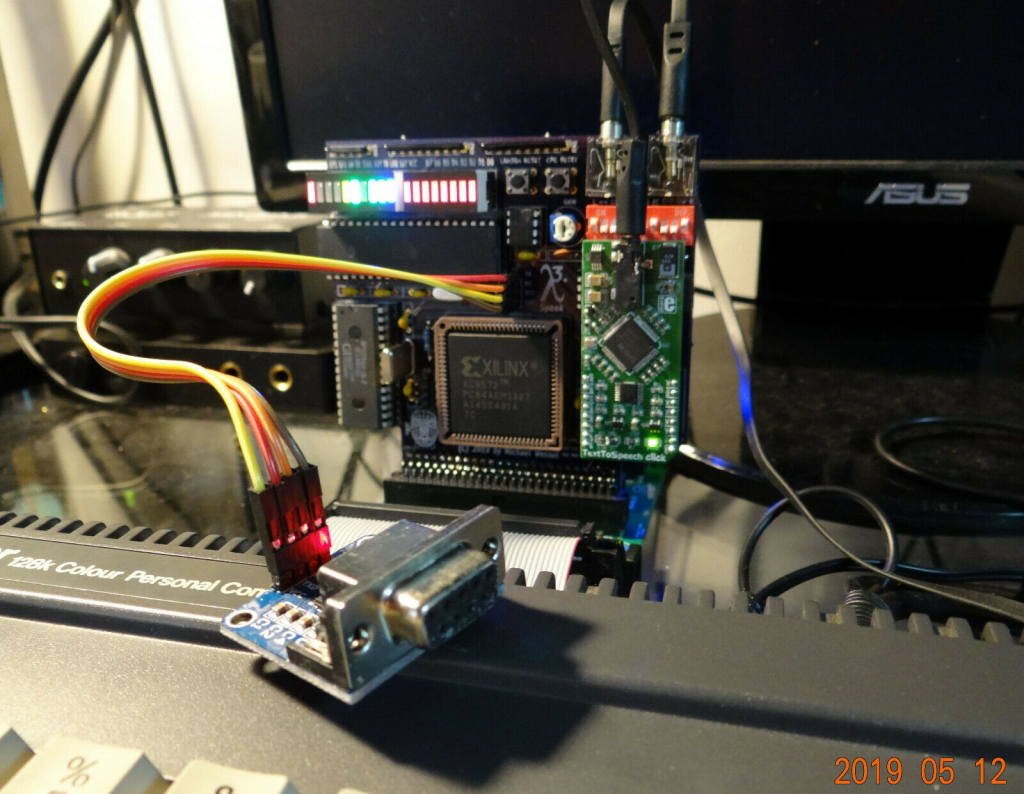

EPSON S1V30120
"TEXT TO SPEECH"
CLICK DAUGHTER BOARD
FROM
MIKROELEKTRONIKA

LambdaBoard
(C) 2018 by Michael Wessel

2019 04 30

2019 07 02

2019 05 12

Personal Computer 2019 08 17