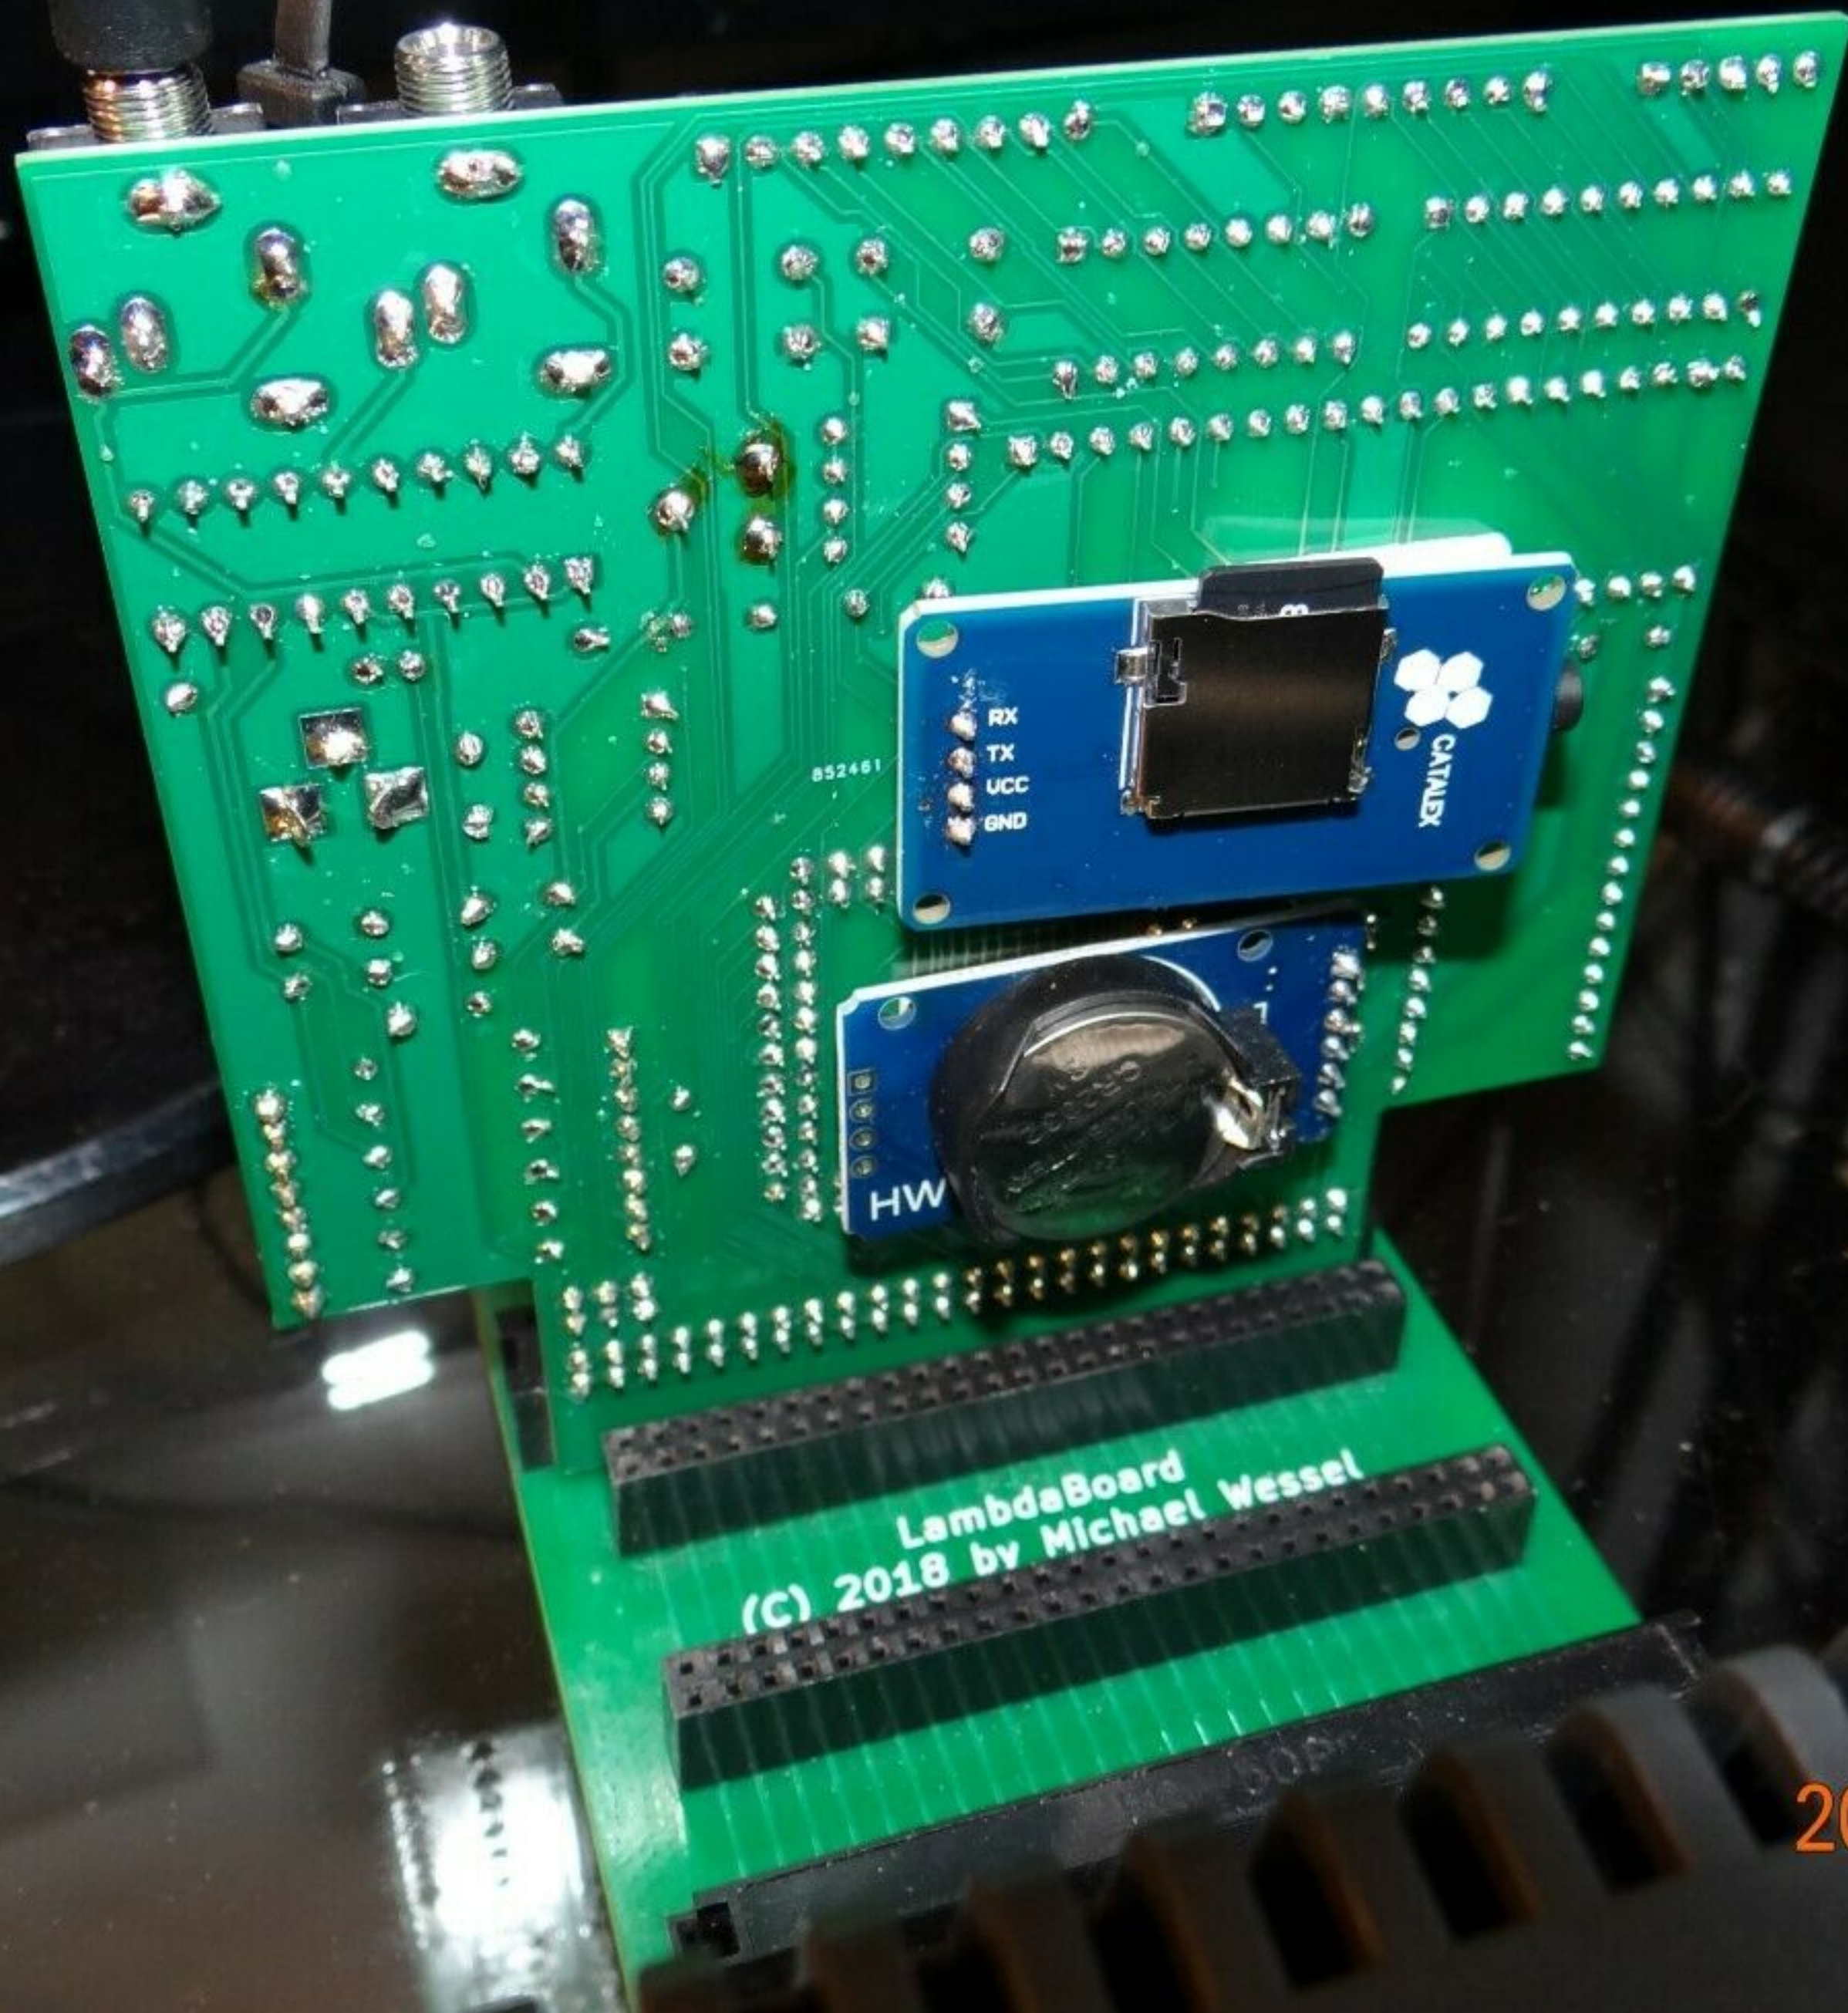

EPSON S1V30120
"TEXT TO SPEECH"
CLICK DAUGHTER BOARD
FROM
MIKROELEKTRONIKA

LambdaBoard
(C) 2018 by Michael Wessel

2019 04 30

2019 07 02

2019 05 12

Personal Computer 2019 08 17