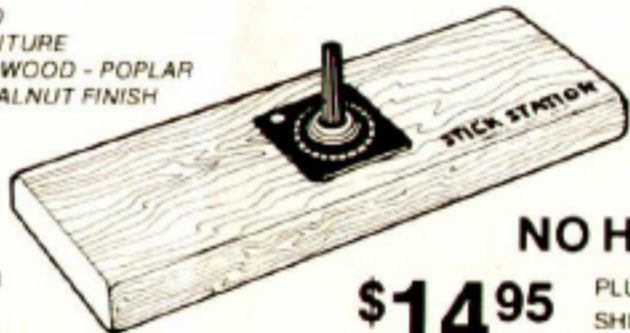

STICK STATION™
BY SKYWRITER
LOUISVILLE KENTUCKY

WOODEN WONDER

Your high scores will soar when you pop that Atari into a "Stick Station." The instant freedom it delivers will eliminate hand cramps and wrist fatigue—two of the most common causes of the dreaded "low score syndrome." The three-pound, solid poplar construction gives you the arcade-like stability necessary for accurate firing, and it can be placed on a table-top or rested in your lap. The "Stick Station" is available from Skywriter (502-585-4714) for \$14.95 .

ARCADE ACTION AT HOME!

SOLID
FURNITURE
HARDWOOD - POPLAR
OR WALNUT FINISH

FOR
ATARI
&
WICO

'Cause The
STICK STATION™
Holds The
Joystick For You!

NO HAND CRAMPS!

\$14⁹⁵

PLUS \$2.50
SHIPPING & HANDLING

CALL TOLL FREE
1-800-251-3550 Ext. 3