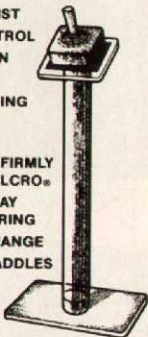

SULLIVAN
ENTERPRISES

COMMAND STAND[®]

Let **COMMAND STAND**
Hold The Controller

- CURES VIDEO WRIST
- COMFORT & CONTROL
- HAND RELAXATION
- CHILD TESTED
- FUN & ENTERTAINING
- IMPROVES SKILL AND ACCURACY
- HOLD CONTROLS FIRMLY IN PLACE WITH VELCRO[®]
- LONGER GAME PLAY AND HIGHER SCORING
- EASY TO INTERCHANGE
- FITS ALL VIDEO PADDLES

DIMENSIONS:
Height - 22 inches
Base - 8 x 10 inches
PATENT PENDING
Made in USA

Constructed of Durable Acrylic Plastic!

LIMITED SUPPLY

SEND CHECK OR MONEY ORDER; NO C.O.D.'s

\$ 2995

SET OF TWO; COMPLETE
WITH VELCRO[®] STRIPS
JOYSTICKS NOT INCLUDED
Plus \$4.50 for shipping & handling