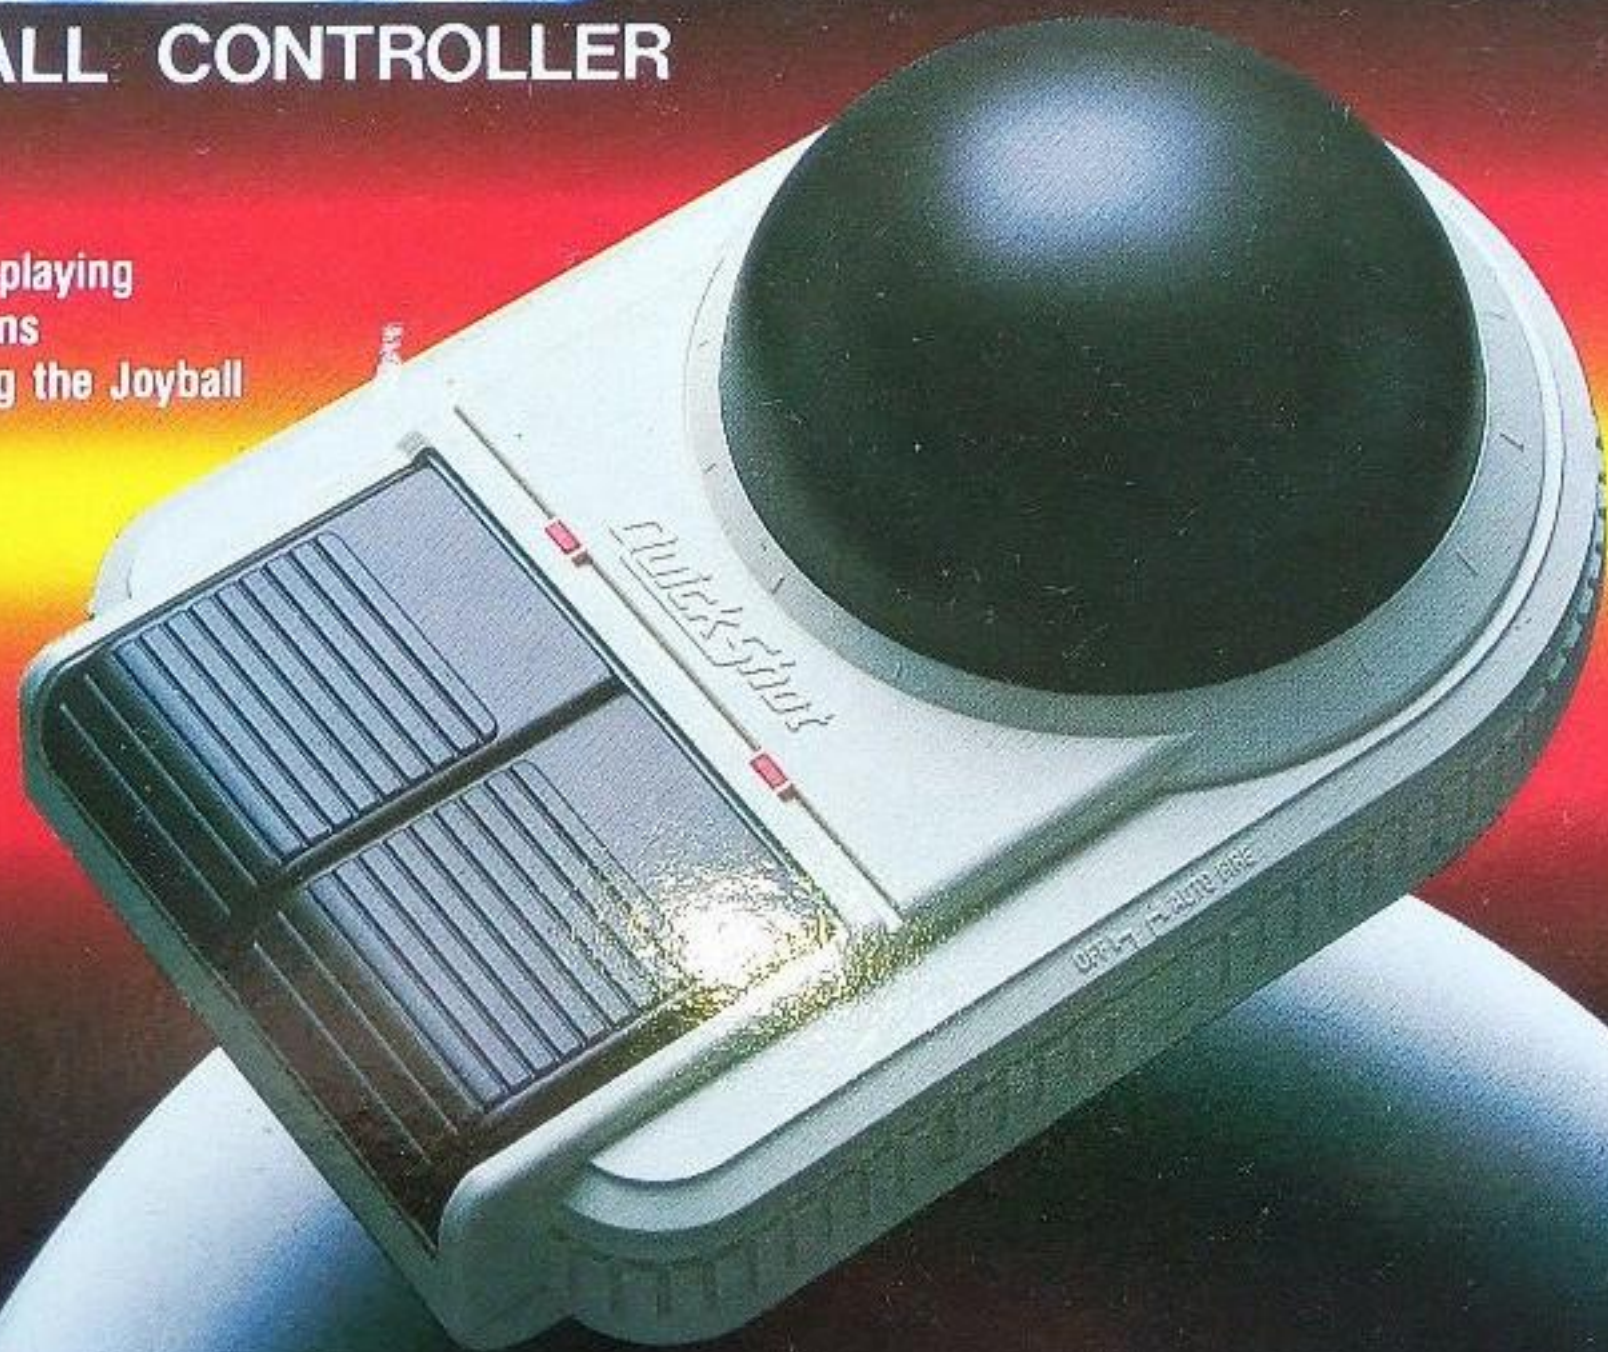

SVT
ESTABLISHED

MODEL QUICK SHOT IN
PAT. PENDING
MADE IN HONG KONG

تلفون آتش‌نشان شماره ۱۲۰

PULL TO LAUNCH FIRE

SVITM
SPECTRAVIDEO

MODEL : QUICK SHOT IX
PAT. PENDING

QuickShot™ II

DELUXE JOYBALL CONTROLLER

- Spherical X-Y controller
- Two enlarged fire buttons
- Two LED indicators for displaying the status of the fire buttons
- 4 suction cups for securing the Joyball to a desk or table top
- Left- and right-hand operating modes