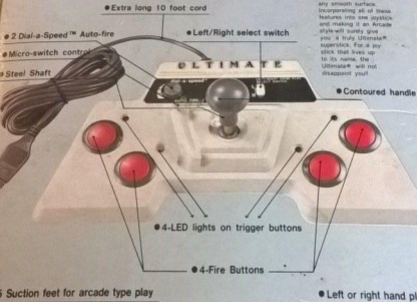

ULTIMATE®

superstick®

FOR USE WITH:

Commodore® AMIGA®

Commodore® 64,128

ATARI® 2600, XE and ST

AMSTRAD® and Spectrum®

Commodore 64,128 are Trademarks of Commodore Electronics Limited

Amiga® is a trademark of Commodore-Amiga, Inc.

Atari is a trademark of Atari Corp.

AMSTRAD® is a trademark of AMSTRAD Corp.

Spectrum® is a trademark of Spectrum® Corp.

Beeshu® Inc.

101 WILTON AVENUE
MIDDLESEX, N. J. 08846

PATENT PENDING

©1989

Ultimate Superstick® and Dial-A-Speed™ are Trademarks of Beeshu Inc.
Beeshu® is a registered trademark of Beeshu Inc.