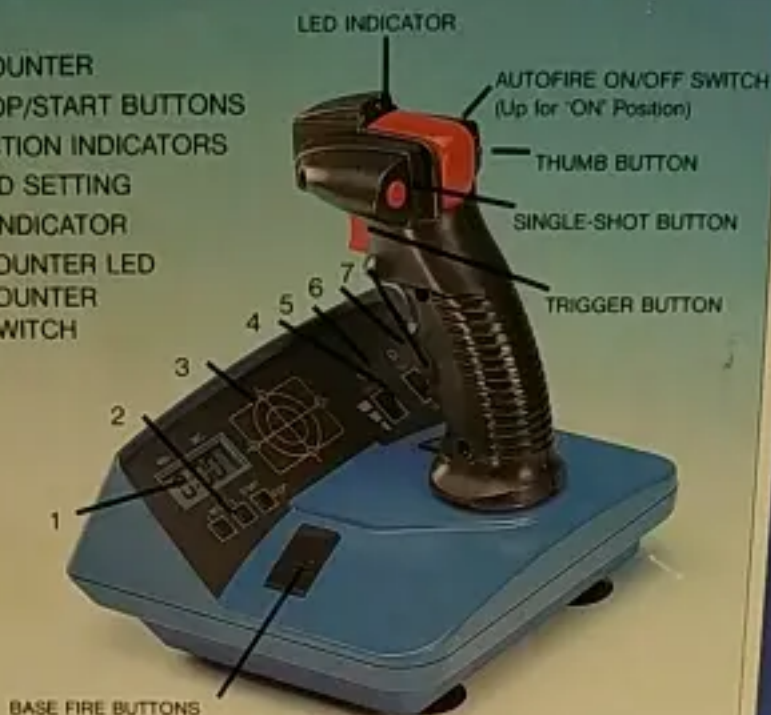

Gamma-ray

A U T O F I R E J O Y S T I C K

Model No. LG 747

Gamma-ray
A U T O F I R E J O Y S T I C K

1. DIGITAL COUNTER
2. RESET/STOP/START BUTTONS
3. LED DIRECTION INDICATORS
4. FIRE SPEED SETTING
5. FIRE LED INDICATOR
6. DIGITAL COUNTER LED
7. DIGITAL COUNTER ON-OFF SWITCH

Model No. LG 747

Gamma-ray

A U T O F I R E J O Y S T I C K

COMPATIBILITY:

All Atari Computer Models including ST; Commodore 64, 128, Vic 20 and Amiga; MSX; Amstrad/Scheider CPC Computers (no autofire available); Spectrum and Spectrum Plus (with suitable interface); BBC and Electron (with suitable interface).