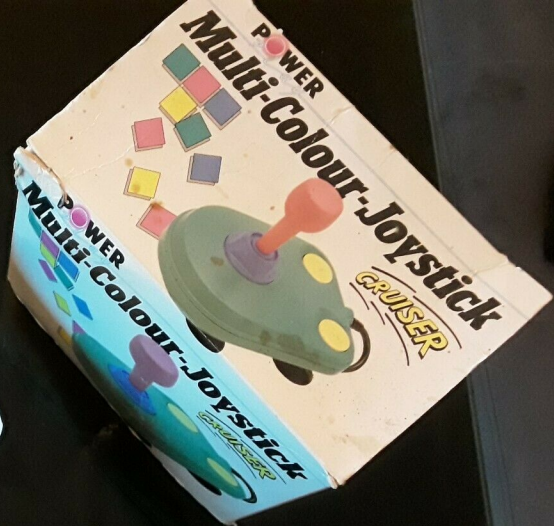

Multi-Colour-Joystick

CRUISER

POWER
Play

POWER

Multi-Colour-Joystick

CRUISER

Multi-Colour-Joystick

CRUISER

- I LIGHT CONTROL
- II NORMAL CONTROL
- III FIRM CONTROL

8mm STEEL SHAFT
UNIQUE 3 WAY POWER CONTROL DIAL

MICROSWITCHED FIRE BUTTONS

RUBBER SUCTION PADS

8-WAY MICROSWITCH CONTROL

POWER
play

POWER

Multi-Colour-Joystick

CRUISER

POWER

Multi-Colour-Joystick

Atari
computer museum
video SVI-73
specifications

es and 32 characters x 24

POWER
Play

THE CRUISER

POWER Play

ILLUSTRATED:
Black Cruiser
also available
in other colours

10146
£10.18

POWER Play

POWER

POWER

THE ORIGINAL
JOYSTICK
CONTROLLER

POWER THE

- I LIGHT CONTROL
- II NORMAL CONTROL
- III FIRM CONTROL