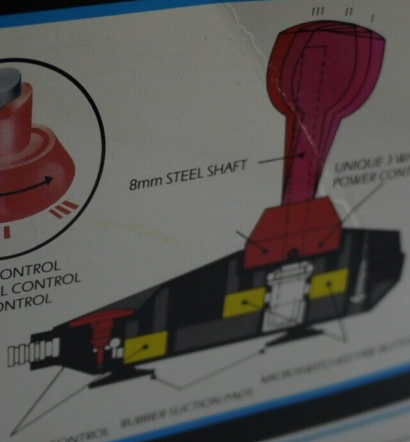

- I LIGHT CONTROL
- II NORMAL CONTROL
- III FIRM CONTROL

8mm STEEL SHAFT
UNIQUE 3 WAY POWER CONTROL DIAL

MICROSWITCHED FIRE BUTTONS

RUBBER SUCTION PADS

8-WAY MICROSWITCH CONTROL

POWER
play

POWER

Multi-Colour-Joystick

ILLUSTRATED:
Black Cruiser
also available
in other colours

10146
£10.18

POWER Play

POWER

POWER

THE ORIGINAL
JOYSTICK
CONTROLLER

POWER THE

- I LIGHT CONTROL
- II NORMAL CONTROL
- III FIRM CONTROL

8mm STEEL SHAFT

UNIQUE 3 WAY POWER CONTROL DIAL

8-WAY MICROSWITCH CONTROL

RUBBER SUCTION PADS

8-WAY MICROSWITCH CONTROL