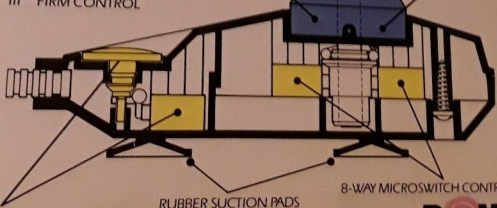

Multi-Colour-Joystick

CRUISER

POWER
Play

POWER

Multi-Colour-Joystick

CRUISER

Multi-Colour-Joystick

CRUISER

- I LIGHT CONTROL
- II NORMAL CONTROL
- III FIRM CONTROL

8mm STEEL SHAFT
UNIQUE 3 WAY POWER CONTROL DIAL

MICROSWITCHED FIRE BUTTONS

RUBBER SUCTION PADS

8-WAY MICROSWITCH CONTROL

POWER
play

POWER

Multi-Colour-Joystick

CRUISER

POWER

Multi-Colour-Joystick

Atari
computer museum
video SVI-73
specifications

es and 32 characters x 24

POWER
Play

THE CRUISER

POWER Play

8mm STEEL SHAFT

UNIQUE 3 WAY POWER CONTROL DIAL

8-WAY MICROSWITCH CONTROL

RUBBER SUCTION PADS

8-WAY MICROSWITCH CONTROL