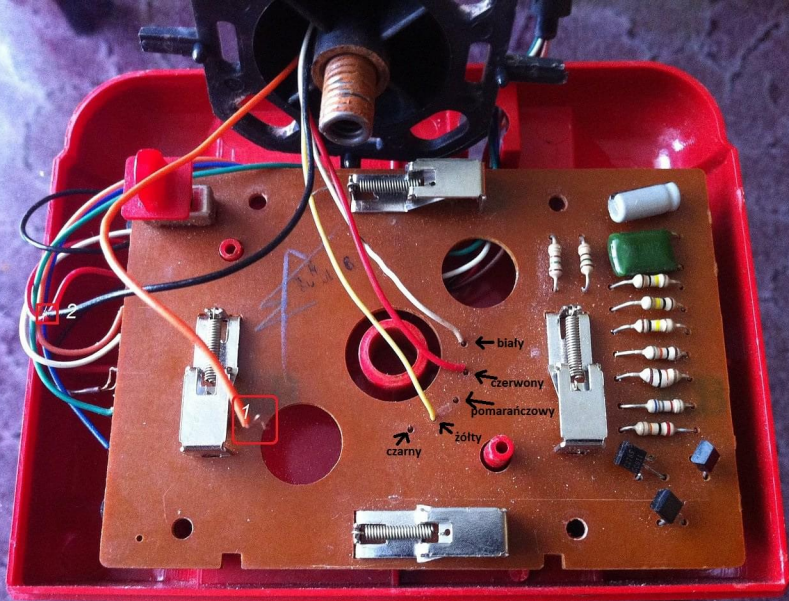

QJII TURBO

REPLAZIA
SUALE 100
BY 17/95
N. 101 STAGI

QJII TURBO

Per il...
RI,
D

REGLER
PER MANO GIUNTA
A MANO GIUNTA
PER STICK
PER MANO GIUNTA
A MANO GIUNTA

PER STICK
PER MANO GIUNTA
A MANO GIUNTA

SV-124

2

SV-124

QJT TURBO

PATENT NO. 1053444

2011

QJ II TURBO

The logo consists of the letters 'QJ' in a stylized, bold font. The 'Q' is yellow with a red outline, and the 'J' is red with a yellow outline. They are set against a black background.

SIX DURABLE MICROSWITCHES
SIX MICROSWITCHS FERMÉS
6 SELBSTSCHLIEBENDE QUALITÄTSMICROSCHALTER

FOUR STABILIZING SUCTION CUPS
4 VENTOUSES DE STABILISATION
VIER SAUGFÜßE FÜR FESTEN STAND

SV-124

QuickJoy Turbo

SV-123

PAIINGNOSHEE

MADE IN CHINA
FABRIQUE EN CHINE

A close-up photograph of a red, textured plastic control knob on a wooden surface. The knob is partially visible on the right side of the frame. To its left is a small, oval-shaped slot containing a red and black component. Below this slot, the text "CPC 464" is embossed in a reddish color. The wooden surface has a light, natural grain pattern.