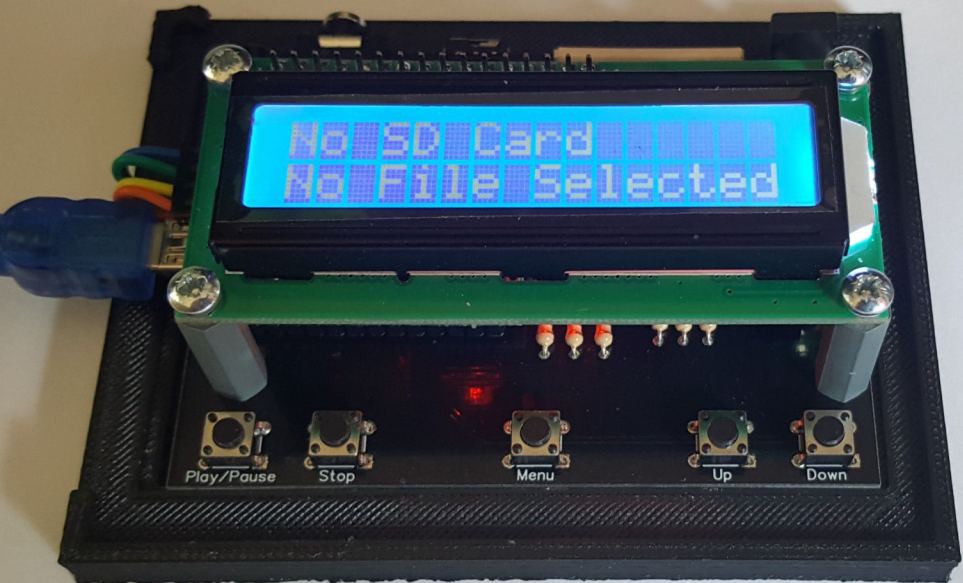

ARDUINO

TZXduino/CASduino

DIGITAL

PLAY

PREV

NEXT

STOP

READY: \* \* \* \* \*  
01:20:01: tZX

No SD Card  
No File Selected

Play/Pause

Stop

Menu

Up

Down

16  
VSS VDD V0 RS RW R DO D1 D2 D3 D4 D5 D6 D7 A K

No SD Card  
No File Selected

Play/Pause

Stop

Menu

Up

Down

No SD Card  
No File Selected