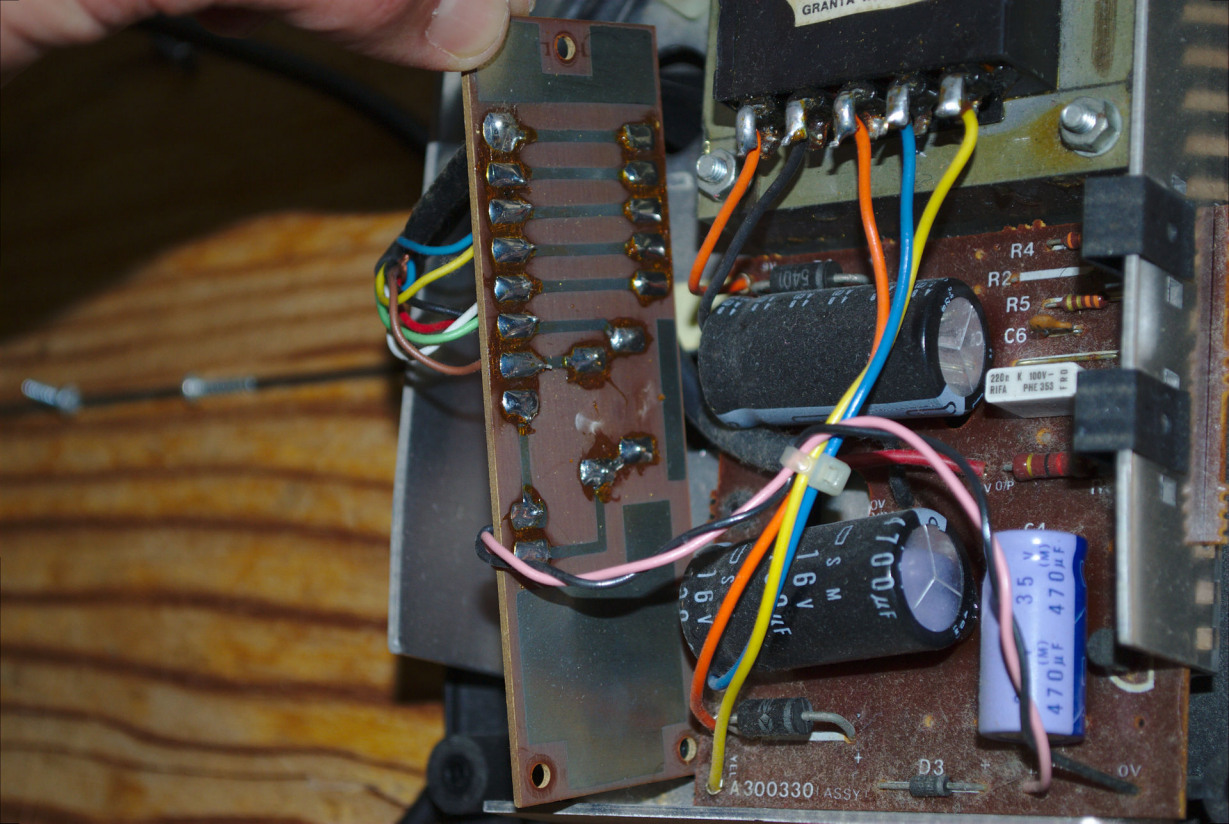

GRANTIA

10

R4

R2

R5

C6

250e K 100V - RIFA PNC 330 TPO

0V

C4

35 V (M) 470uF 470uF

D3

0V

A 300330 ASSY

1700L
A9L
W S
A9L
1700L