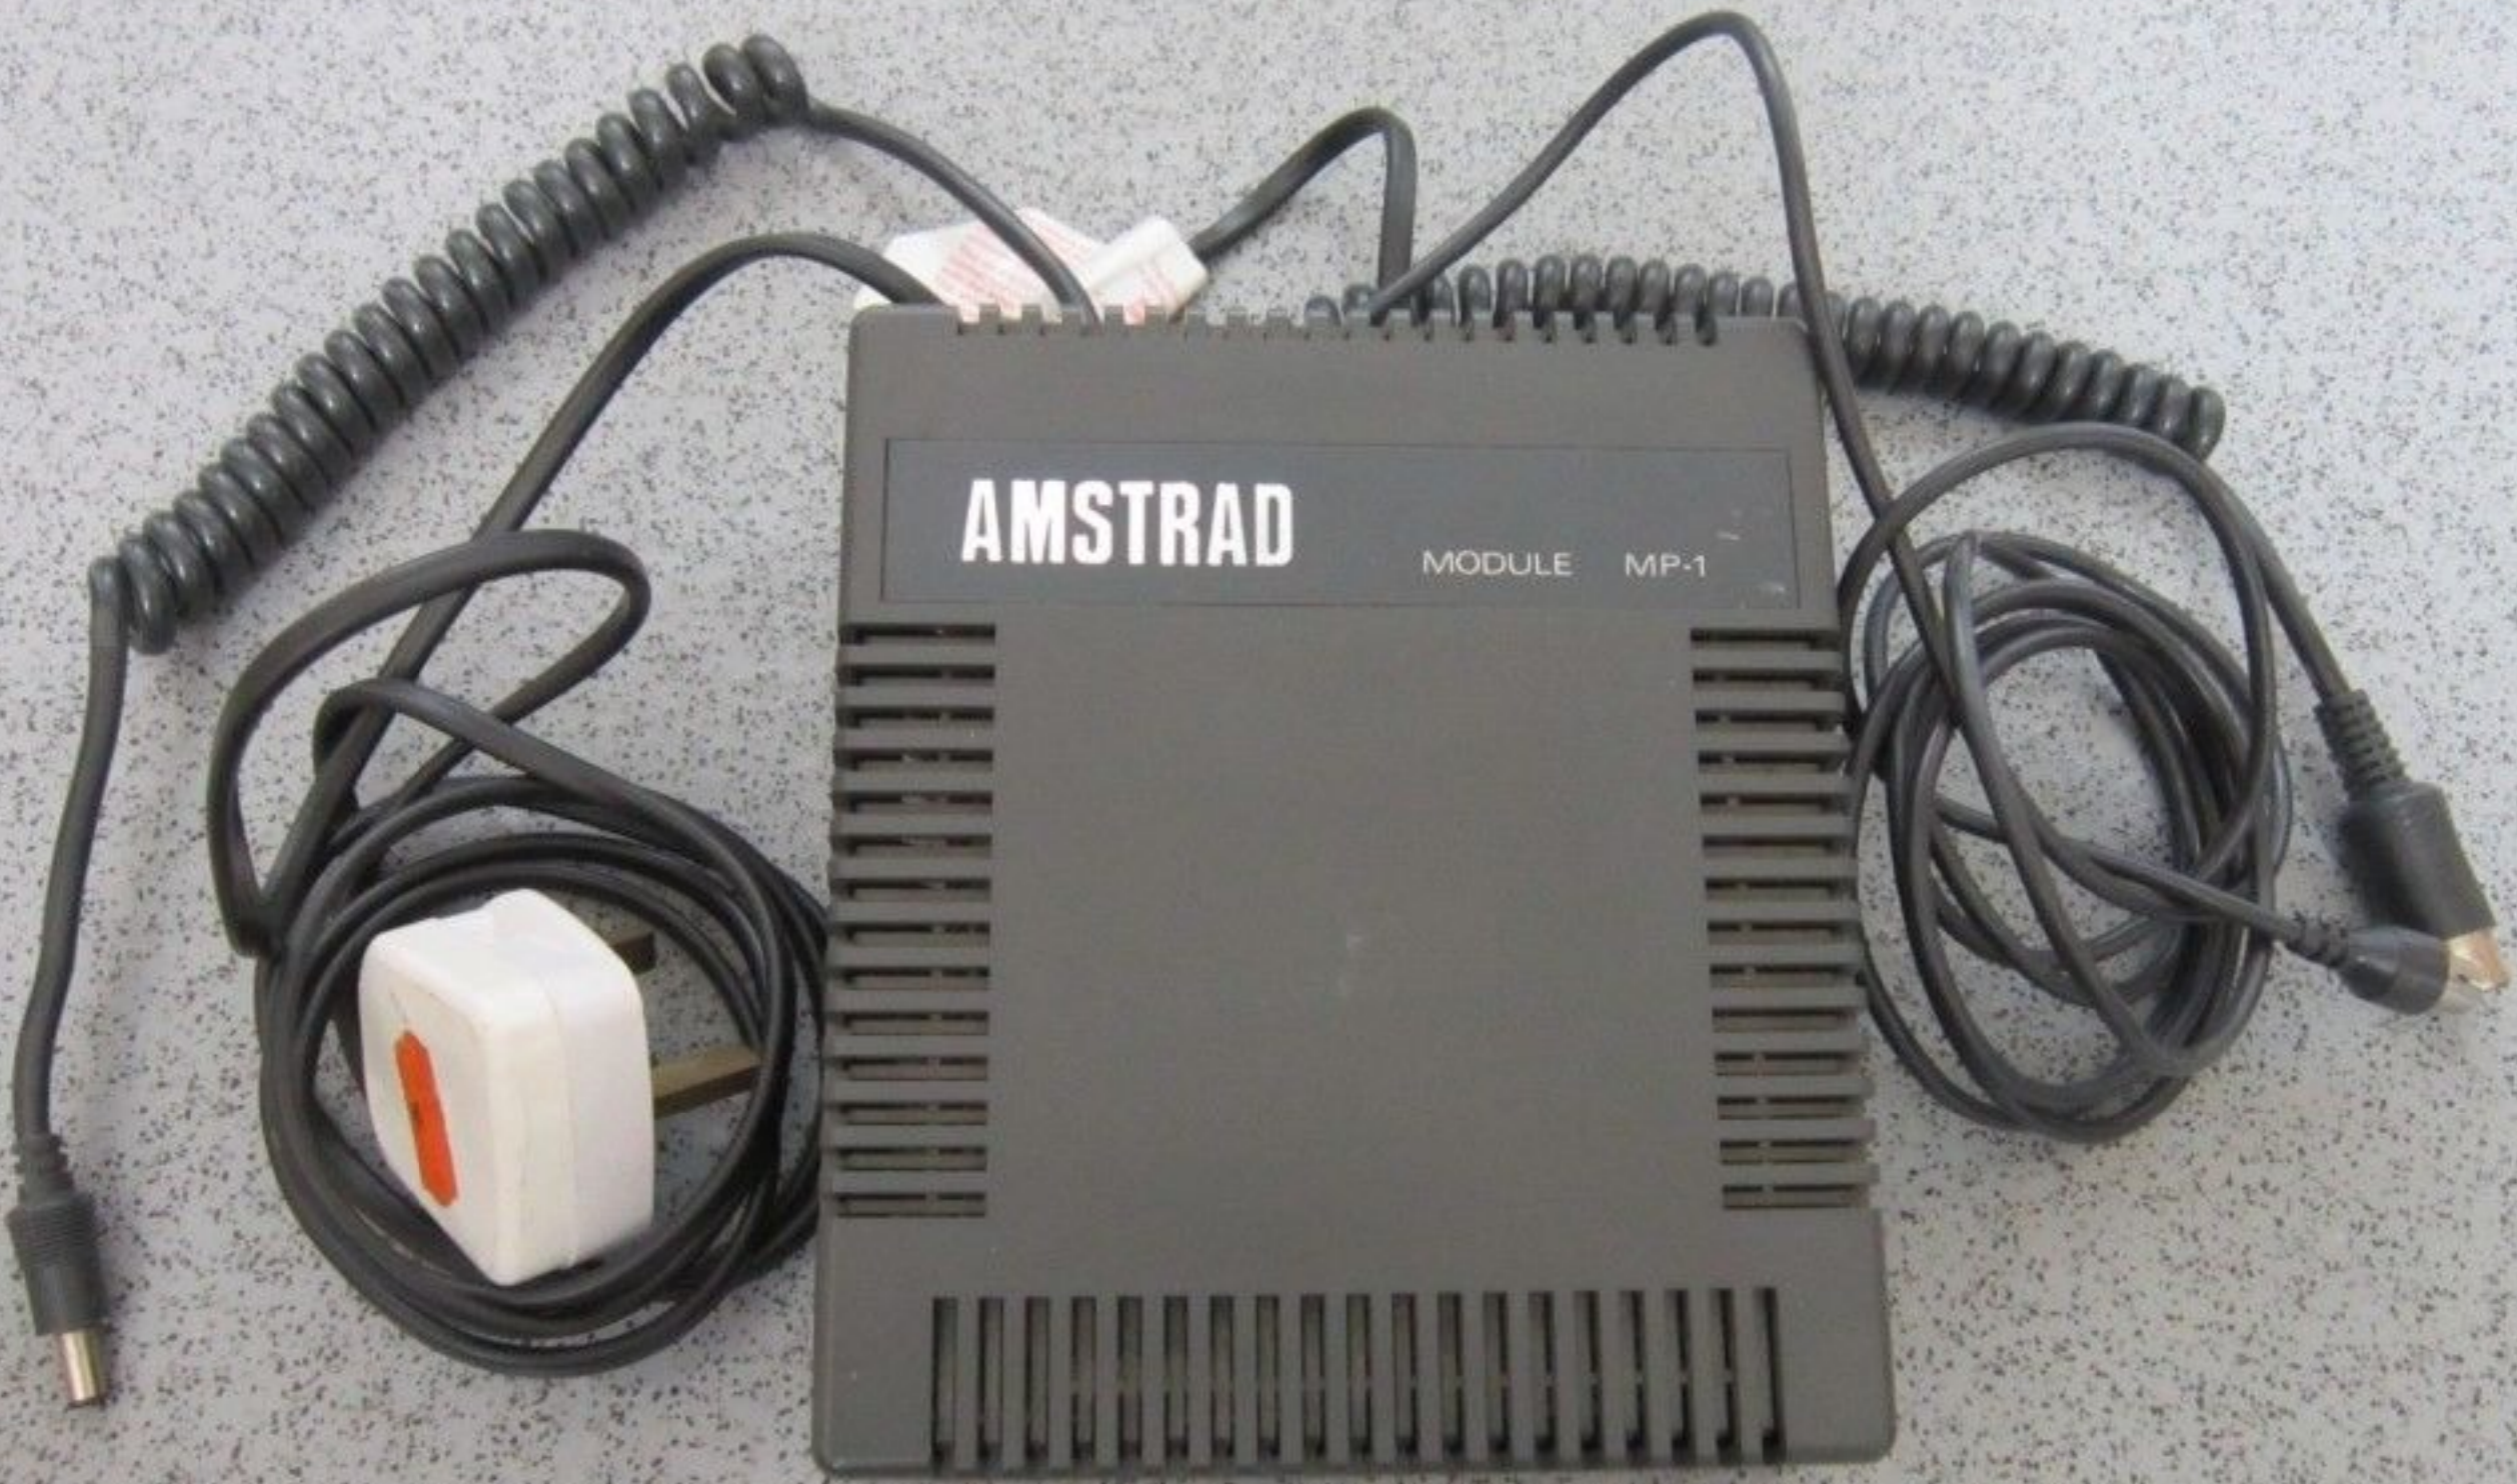

AMSTRAD

MODULE MP-1