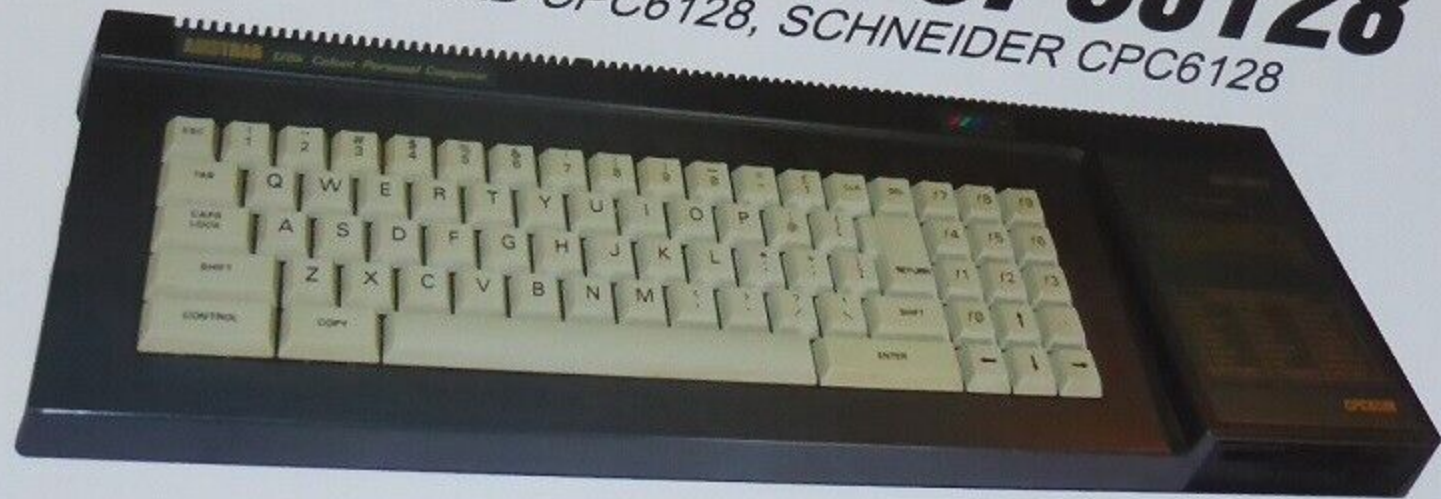

RETRONICS®
www.retronics.eu

DUST COVER FOR CPC6128

SUITABLE FOR: AMSTRAD CPC6128, SCHNEIDER CPC6128

AMSTRAD
Schneider

Protect your precious CPC6128 against dust!